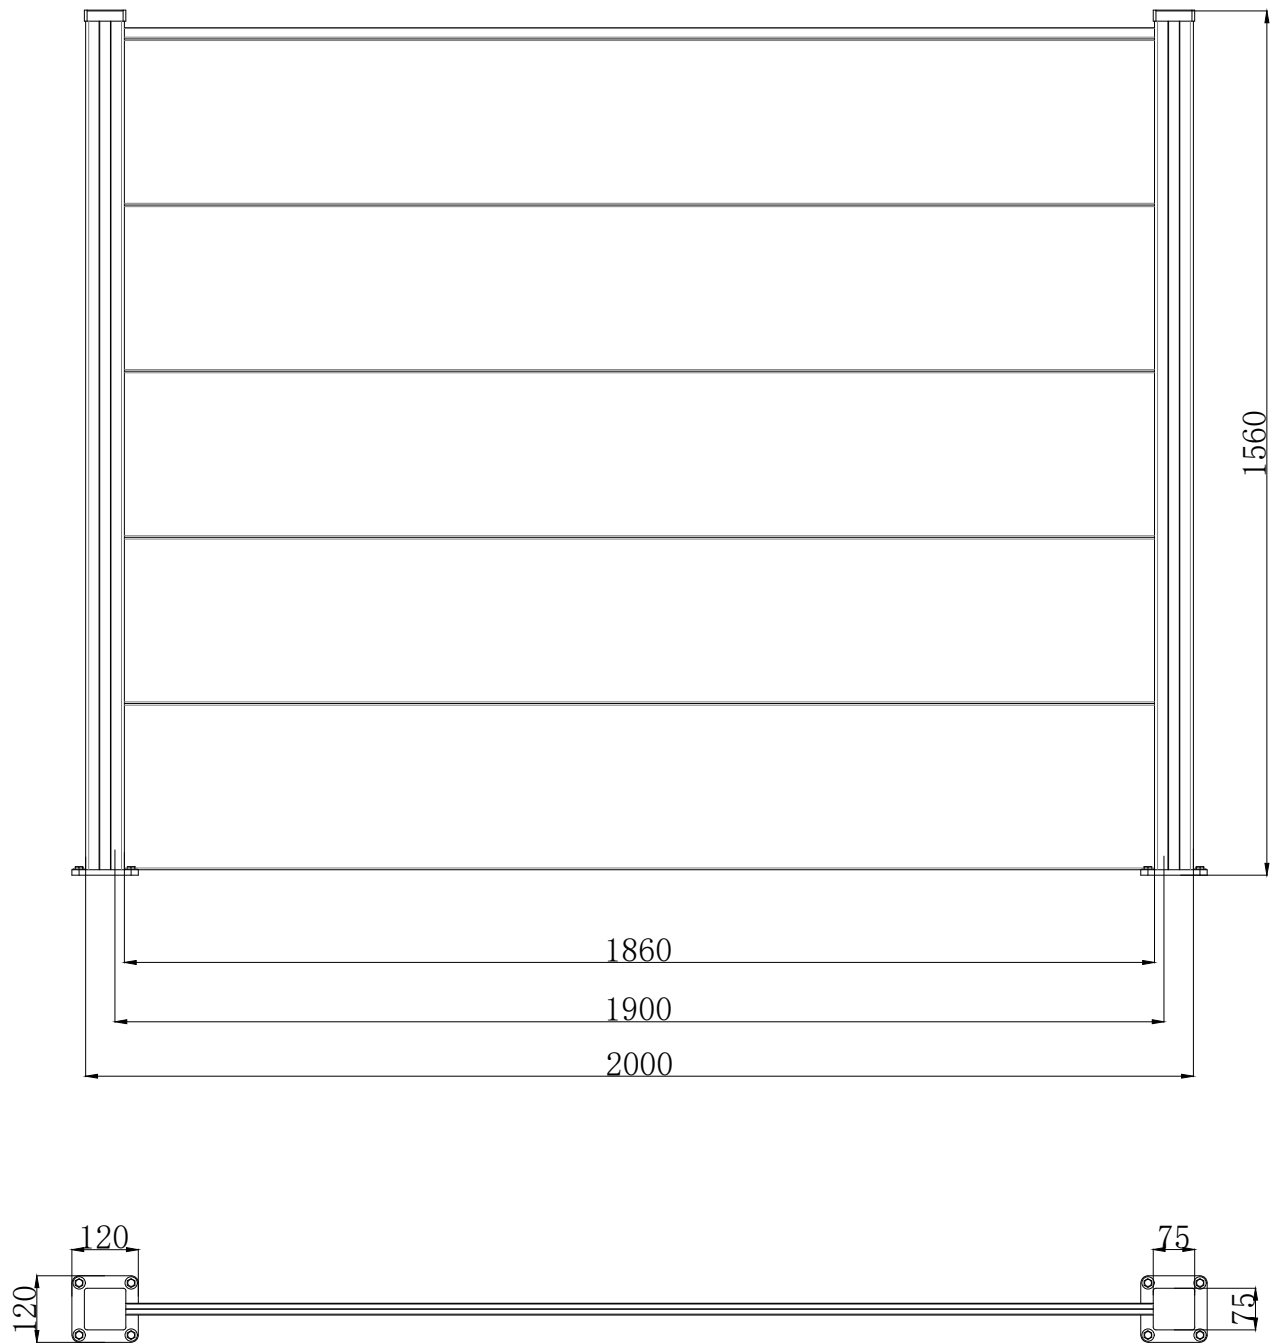

# CASANOVA

	DI-A1	70*70*1550mm	2
	DI-A2	1550*24mm	4
	DI-A4	120*120*10mm	2
	DI-A5	75*75*20mm	2
	DI-A9	M8*40	8
	DI-A10	M8*60	8
	DI-A11	23.5*18mm	2
	DI-A12	M4.8*16	4
	DI-A13	1900*300*20mm	5
	DI-A14	1900*20mm	1
	DI-A19	30*24mm	2

1

	DI-A1	2
	DI-A4	2
	DI-A9	8

2

	DI-A10	8
---	--------	---

3

	DI-A13	5
---	--------	---

4

5