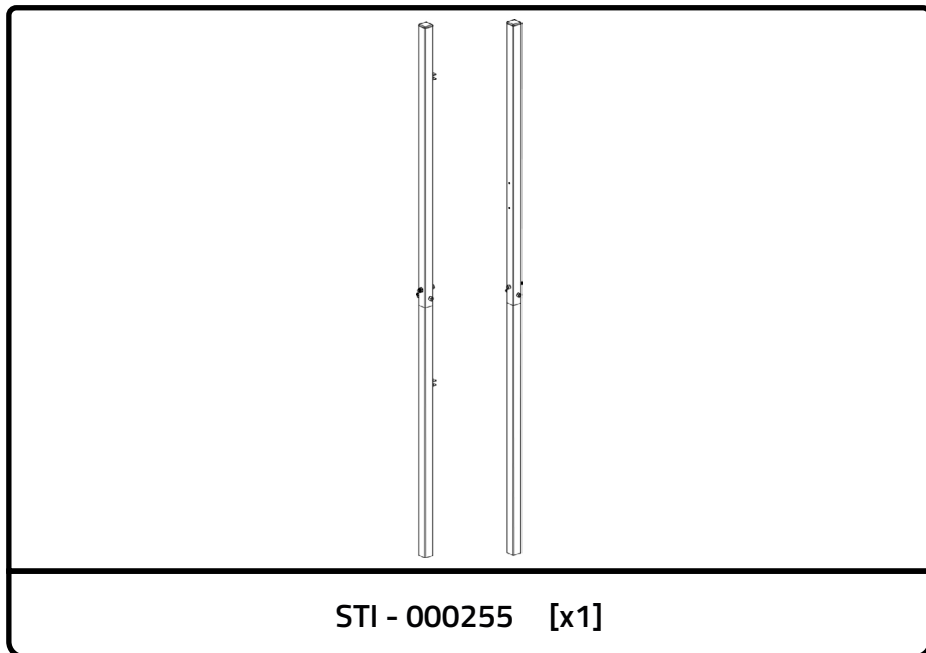

CASANOVO

DARIO 06H270

INSTRUCTION MANUAL / NOTICE DE MONTAGE / MONTAGEANLEITUNG / MANUAL DE MONTAJE / MANUAL DE MONTAGEM / MANUALE DI MONTAGGIO /
MONTAGEHANDLEIDING / INSTRUKCJA MONTAŻU / KÄYTTÖOHJEET / BRUGSANVISNING / INSTRUCȚIUNI DE ASAMBLARE /
NAVODILA ZA SESTAVLJANJE / NÁVOD NA MONTÁŽ / ÖSSZESZERELÉSI ÚTMUTATÓ / NÁVOD K MONTÁŽI / UPUTE ZA INSTALACIJU /
ΟΔΗΓΙΕΣ ΣΥΝΑΡΜΟΛΟΓΗΣΗΣ / SURINKIMO INSTRUKCIJOS / MONTĀŽAS INSTRUKCIJAS