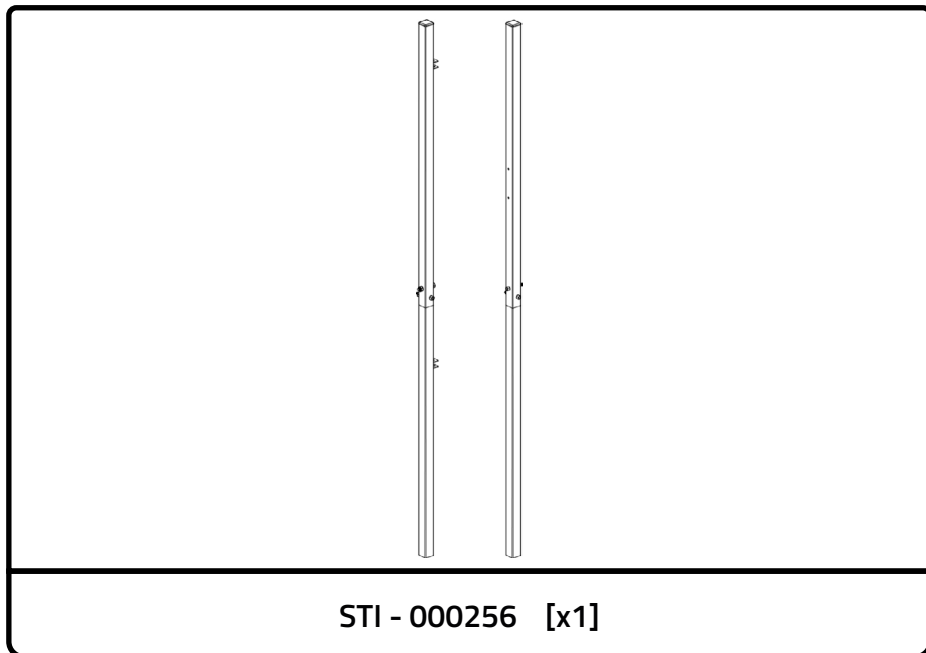

CASANOVO

DARIO 06H250

INSTRUCTION MANUAL / NOTICE DE MONTAGE / MONTAGEANLEITUNG / MANUAL DE MONTAJE / MANUAL DE MONTAGEM / MANUALE DI MONTAGGIO /
MONTAGEHANDLEIDING / INSTRUKCJA MONTAŻU / KÄYTTÖOHJEET / BRUKSANVISNING / BRUGSANVISNING / INSTRUCȚIUNI DE ASAMBLARE /
NAVODILA ZA SESTAVLJANJE / NÁVOD NA MONTÁŽ / ÖSSZESZERELÉSI ÚTMUTATÓ / NÁVOD K MONTÁŽI / UPUTE ZA INSTALACIJU /
ΟΔΗΓΙΕΣ ΣΥΝΑΡΜΟΛΟΓΗΣΗΣ / SURINKIMO INSTRUKCIJOS / MONTĀŽAS INSTRUKCIJAS