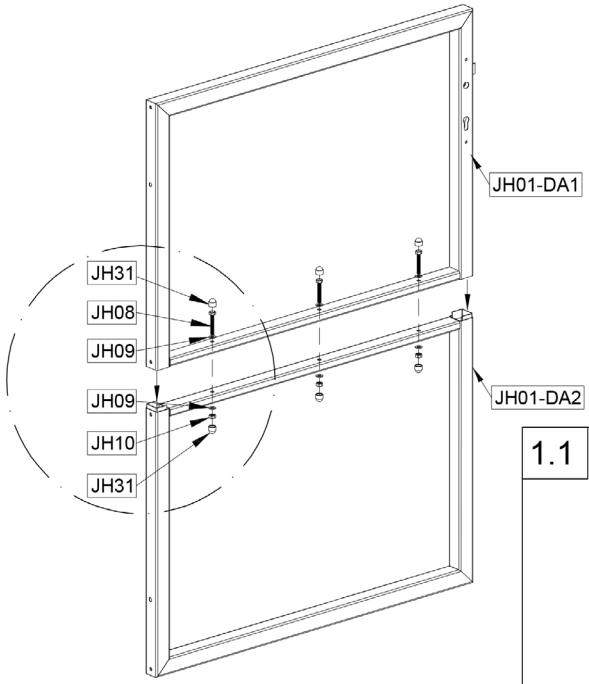

JH01-DA1	940×600mm	1
	JH01-DA2	940×600mm	1

	JH08	8×55mm	3
	JH09	17×1mm	6
	JH10	15×5mm	3
	JH31	17×15mm	6