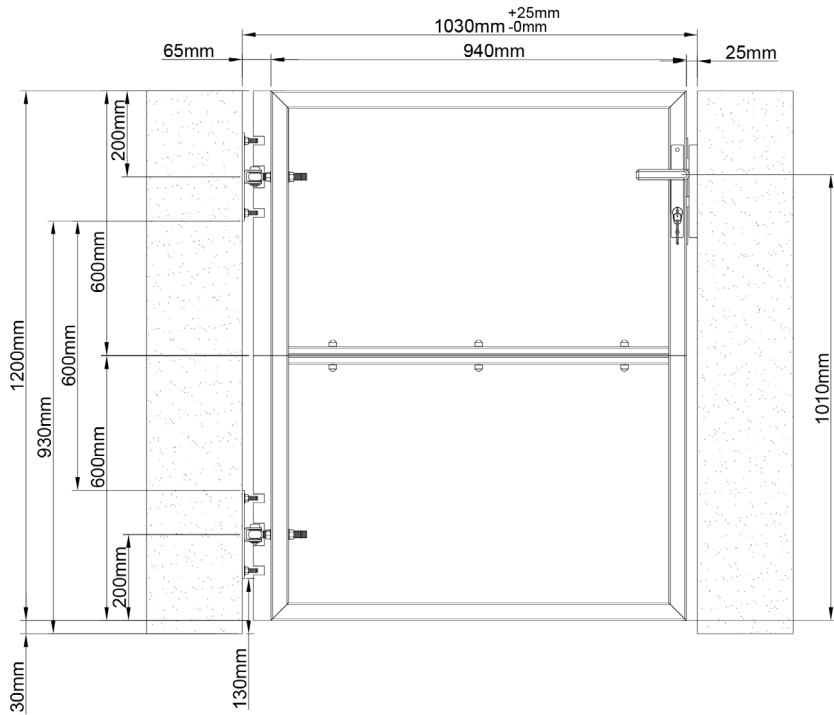

	REF-PCS	DIM	
	JH01-DA1	940×600mm	1
	JH01-DA2	940×600mm	1
	JH02	23×10mm	4
	JH03	30×1mm	10
	JH04	16×120mm	2
	JH05	15×35mm	2
	JH06	22×2mm	2
	JH07	7×20mm	2
	JH08	8×55mm	3
	JH09	17×1mm	6
	JH10	15×5mm	3
	JH11	8×8×110mm	1
	JH12	33×60mm	1
	JH13	5×30mm	1
	JH14	30×210mm	2
	JH15	4×40mm	2
	JH16	22×45mm	3
	JH17	6×35mm	2
	JH18	30×210mm	1
	JH19-DA1	40×40×600mm	1
	JH19-DA3	40×40×600mm	1
	JH20	40×5×200mm	2
	JH21	10×100mm	4
	JH22	6×55mm	2
	JH29	6×20mm	4
	JH31	17×15mm	6

	JH01-DA1	940×600mm	1
	JH01-DA2	940×600mm	1

	JH08	8×55mm	3
	JH09	17×1mm	6
	JH10	15×5mm	3
	JH31	17×15mm	6

	JH11	8×8×110mm	1
	JH12	33×60mm	1
	JH13	5×30mm	1

	JH14	30×210mm	2
	JH15	4×40mm	2
	JH16	22×45mm	3

# CASANOVO

	JH19-DA1	40×40×600mm	1
	JH19-DA3	40×40×600mm	1
	JH29	6×20mm	4

	JH02	23×10mm	4
	JH03	30×1mm	10
	JH04	16×120mm	2