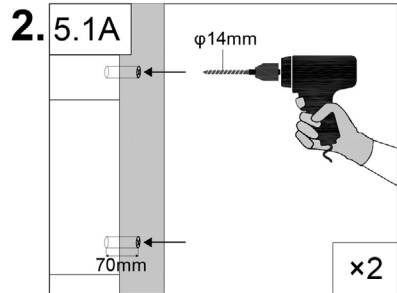

JH20	40x5x200mm	2
	JH21	10x100mm	4