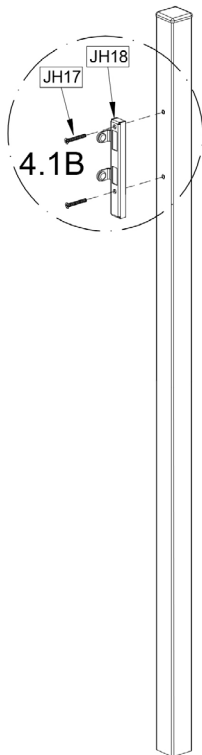

JH17	6x35mm	2
	JH18	30x210mm	1

Sold separately / vendu séparément / separat verkauft / se vende por separado / vendido separatamente / venduto separatamente / apart verkrijgbaar / sprzedawany oddzielnie / myydään erikseen / säljs separat / sælges separat