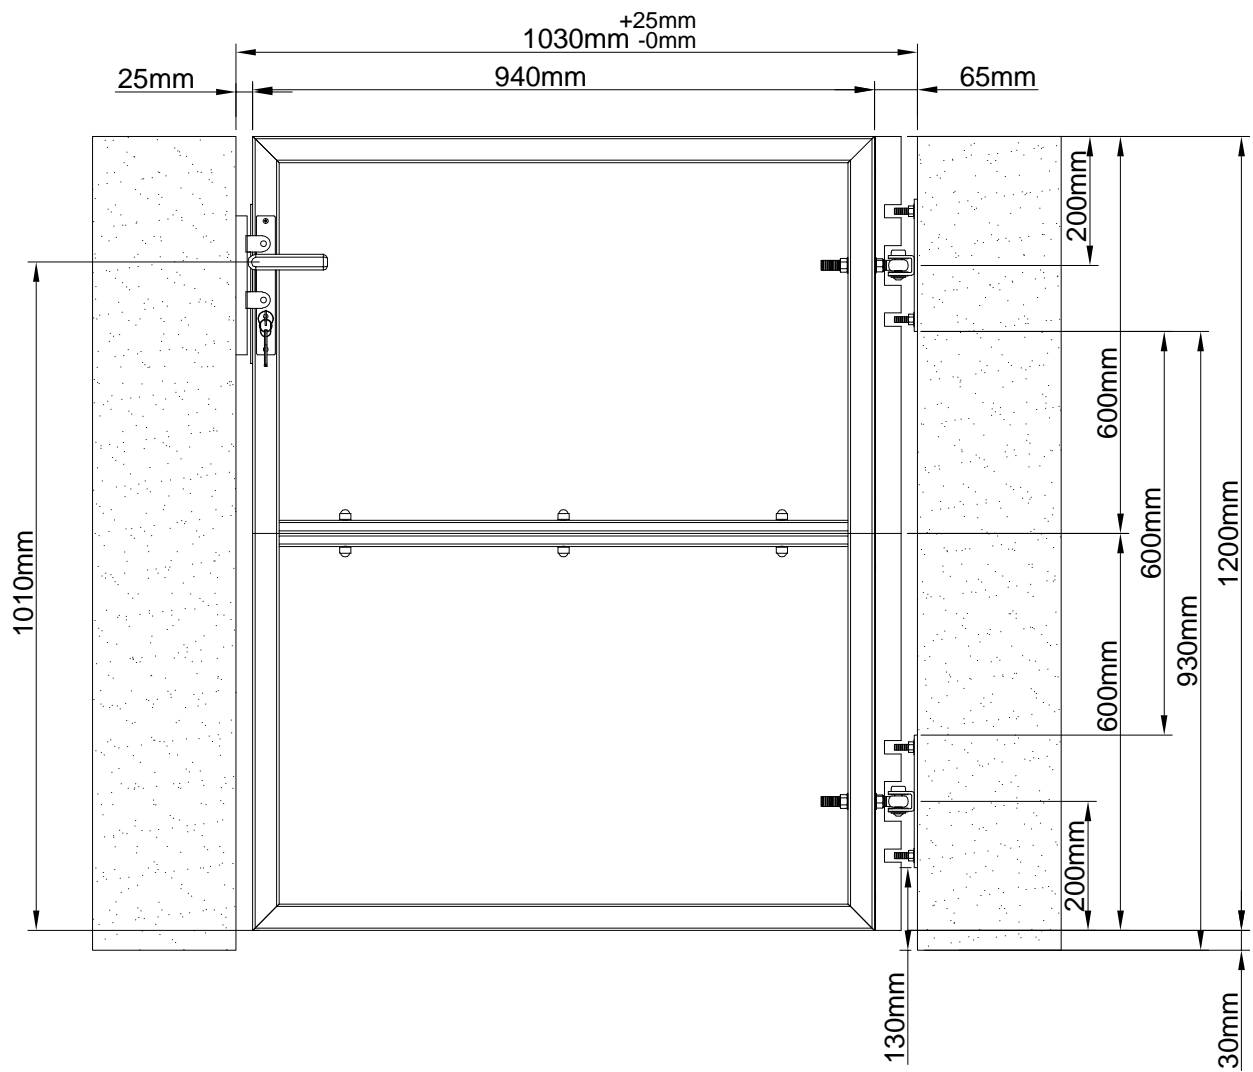

	REF-PCS	DIM	
	JH01-DA1	940×600mm	1
	JH01-DA2	940×600mm	1
	JH02	23×10mm	4
	JH03	30×1mm	10
	JH04	16×120mm	2
	JH05	15×35mm	2
	JH06	22×2mm	2
	JH07	7×20mm	2
	JH08	8×55mm	3
	JH09	17×1mm	6
	JH10	15×5mm	3
	JH11	8×8×110mm	1
	JH12	33×60mm	1
	JH13	5×30mm	1
	JH14	30×210mm	2
	JH15	4×40mm	2
	JH16	22×45mm	3
	JH18	30×210mm	1
	JH19-DA1	40×40×600mm	1
	JH19-DA3	40×40×600mm	1
	JH20	40×5×200mm	2
	JH21	10×100mm	4
	JH22	6×55mm	2
	JH29	6×20mm	4
	JH31	17×15mm	6

	JH01-DA1	940×600mm	1
	JH01-DA2	940×600mm	1

	JH08	8×55mm	3
	JH09	17×1mm	6
	JH10	15×5mm	3
	JH31	17×15mm	6

	JH11	8×8×110mm	1
	JH12	33×60mm	1
	JH13	5×30mm	1

	JH14	30×210mm	2
	JH15	4×40mm	2
	JH16	22×45mm	3

	JH19-DA1	40×40×600mm	1
	JH19-DA3	40×40×600mm	1
	JH29	6×20mm	4

	JH02	23×10mm	4
	JH03	30×1mm	10
	JH04	16×120mm	2

CASANOVO

	JH18	30×210mm	1
	JH22	6×55mm	2

	JH20	40×5×200mm	2
	JH21	10×100mm	4

	JH05	15×35mm	2
	JH06	22×2mm	2
	JH07	7×20mm	2

Sold separately / vendu séparément / separat verkauft / se vende por separado / vendido separadamente / venduto separatamente / apart verkrijgbaar / sprzedawany oddzielnie / myydään erikseen / säljs separat / sælges separat