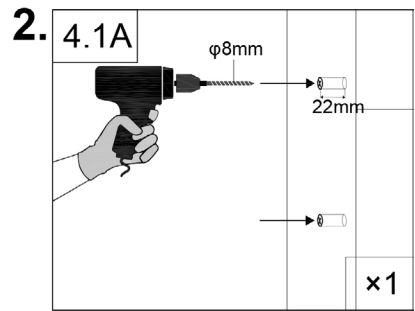

CASANOVO

	JH18	30×210mm	1
	JH22	6×55mm	2