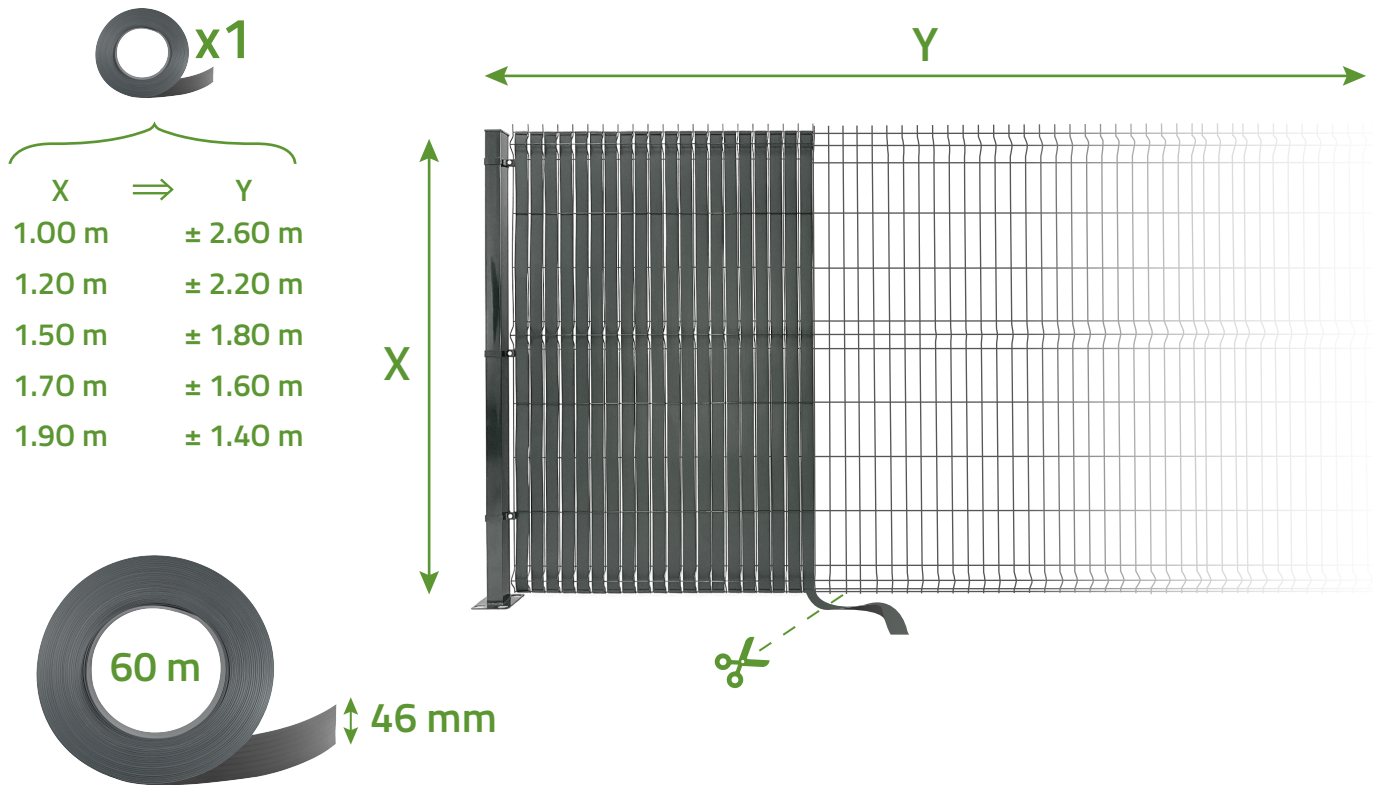

BALDO 60MX46MM

Ral 7016

Color fastness
(Grade 5)

Waterproof