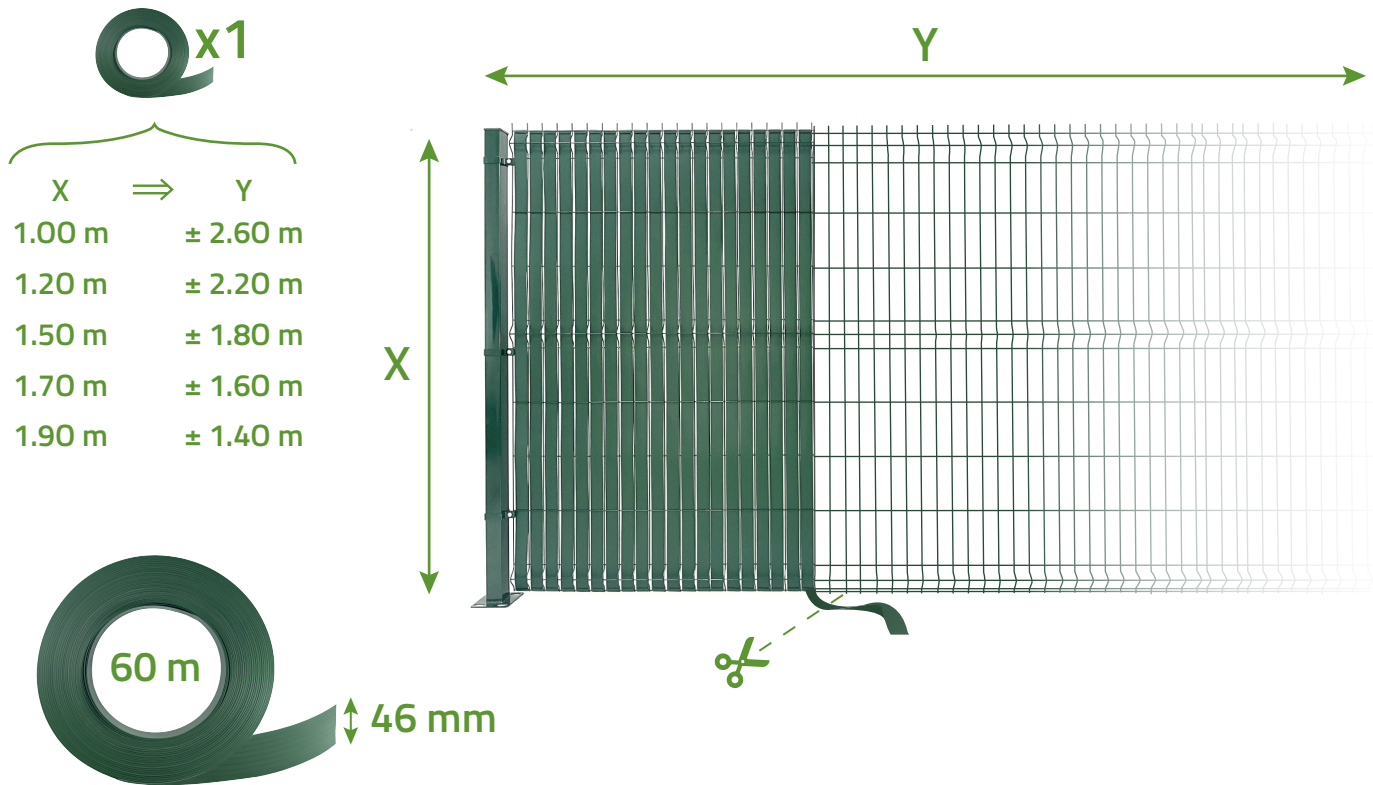

BALDO 60MX46MM

Ral 6005

Color fastness
(Grade 5)

Waterproof