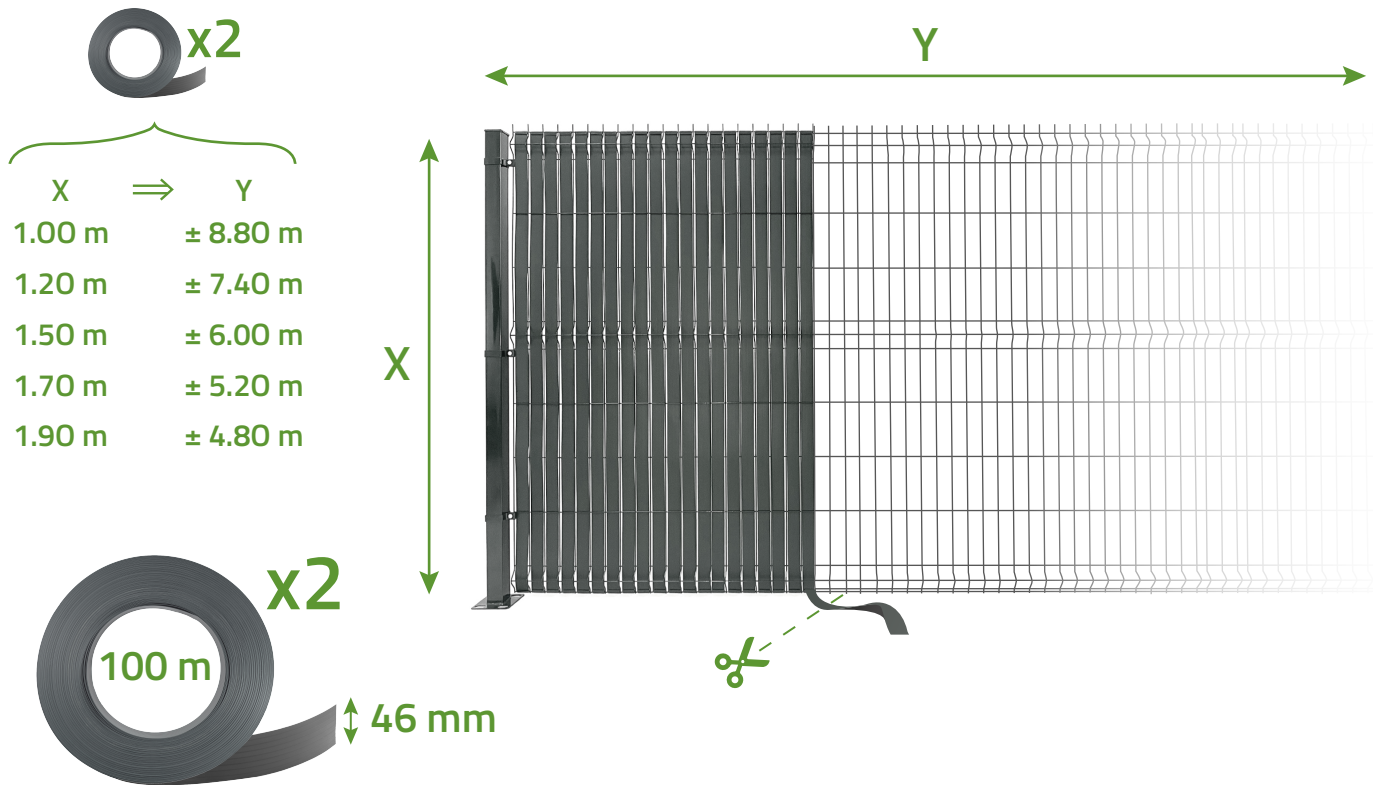

# BALDO 200MX46MM

Ral 7016

Color fastness  
(Grade 5)

Waterproof