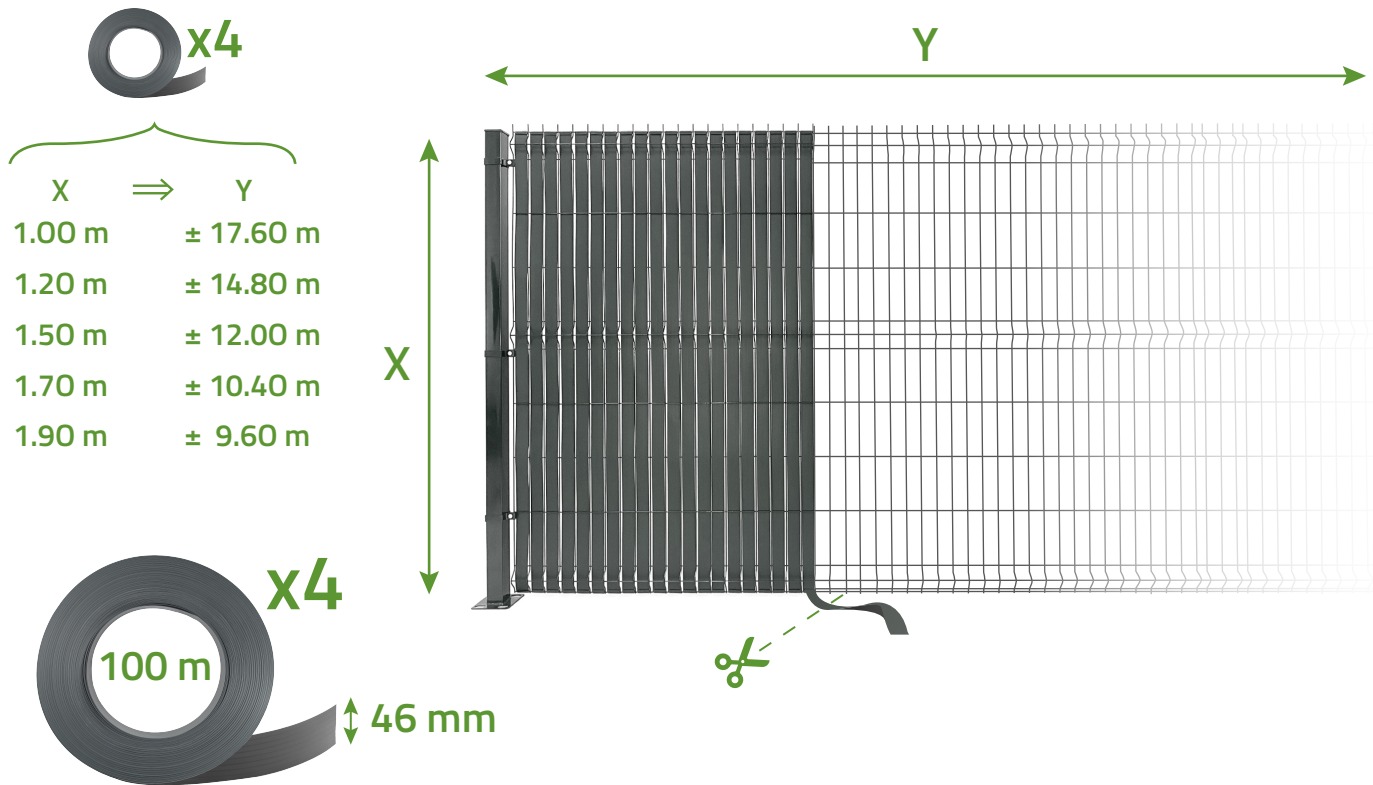

# BALDO 400MX46MM

Ral 7016

Color fastness  
(Grade 5)

Waterproof