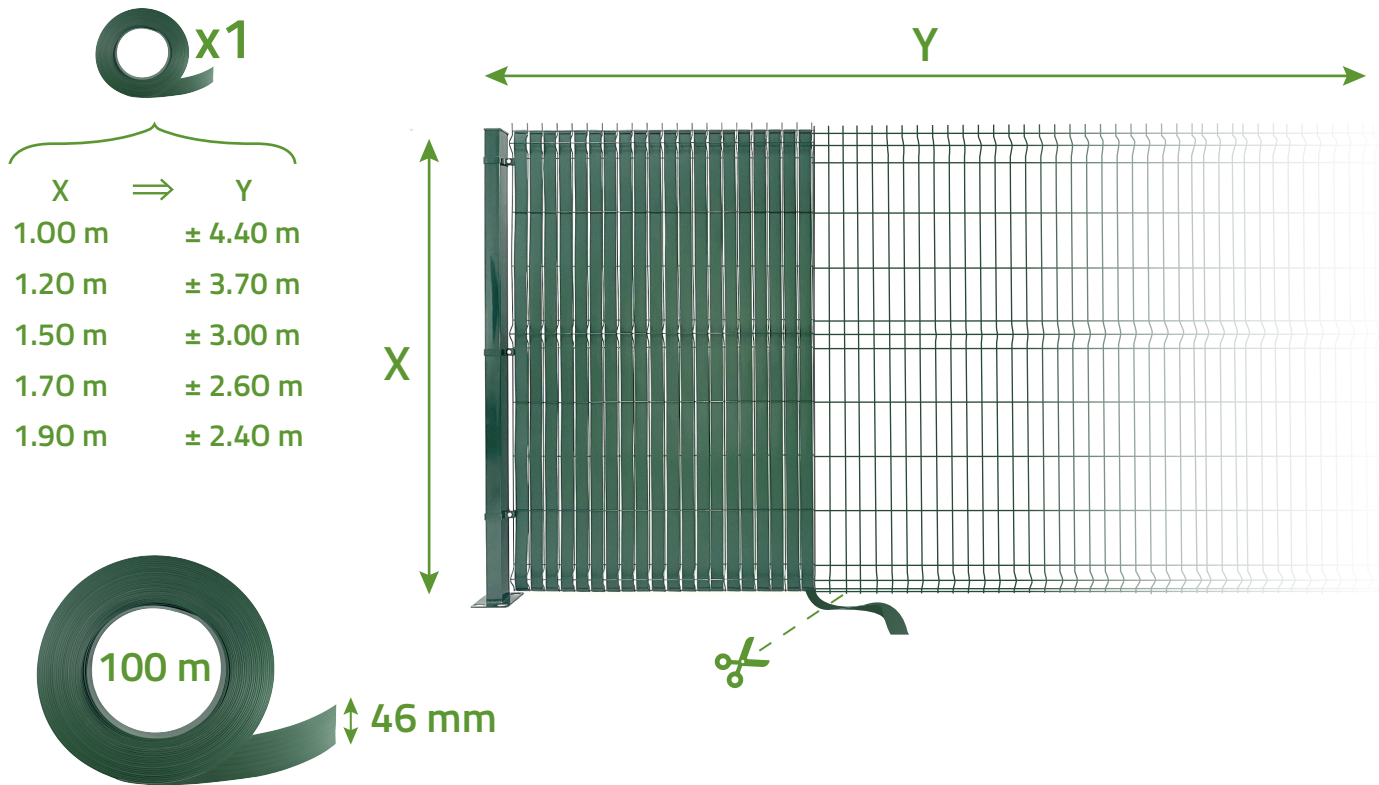

BALDO 100MX46MM

Ral 6005

Color fastness
(Grade 5)

Waterproof