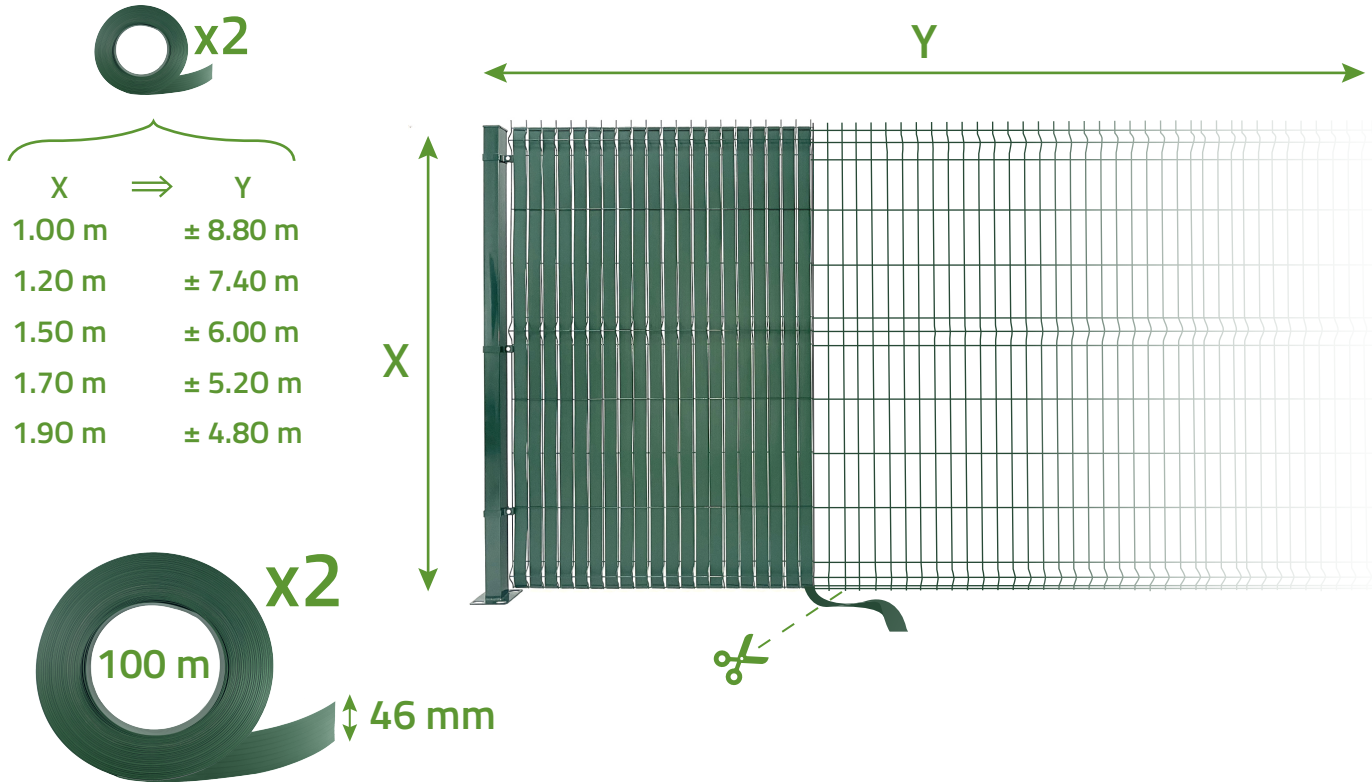

BALDO 200MX46MM

Ral 6005

Color fastness
(Grade 5)

Waterproof