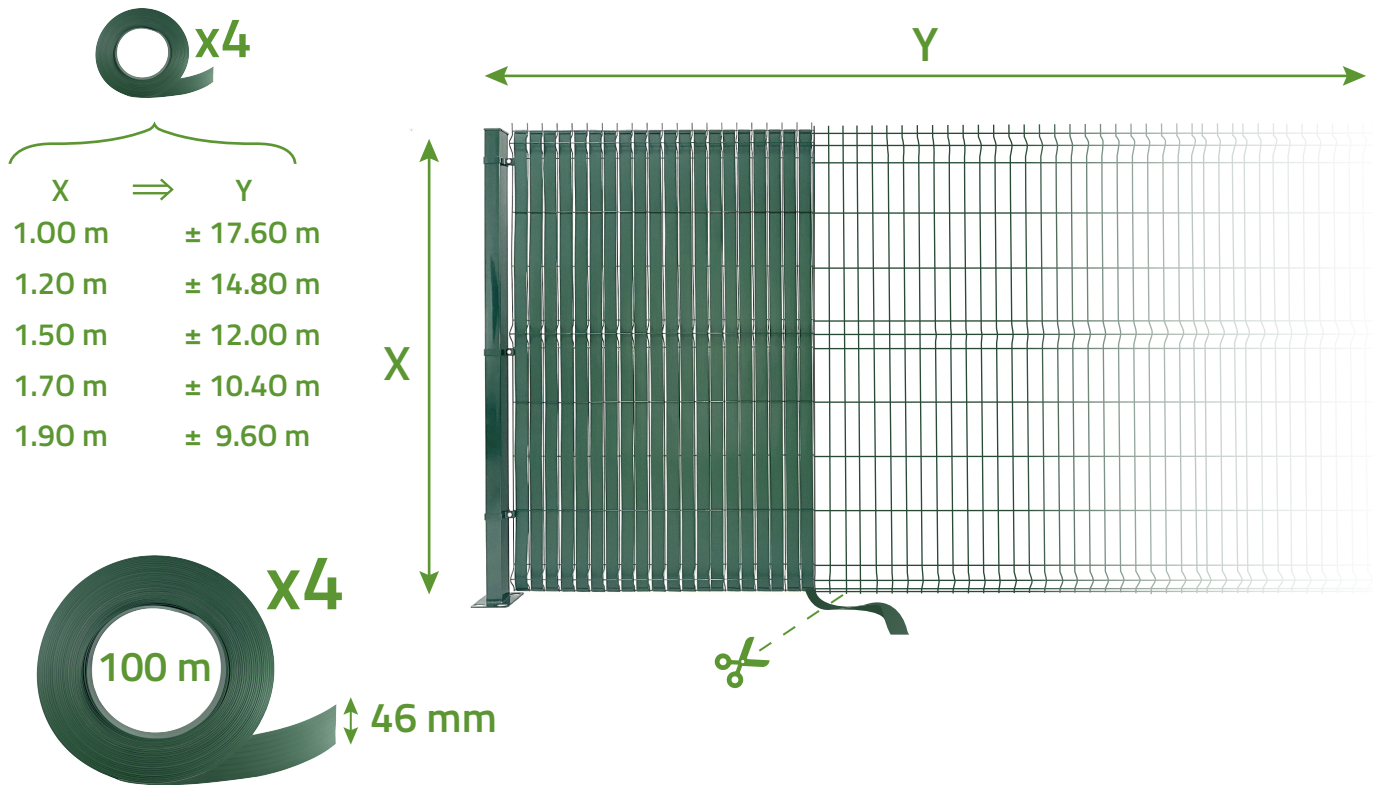

# BALDO 400MX46MM

Ral 6005

Color fastness  
(Grade 5)

Waterproof