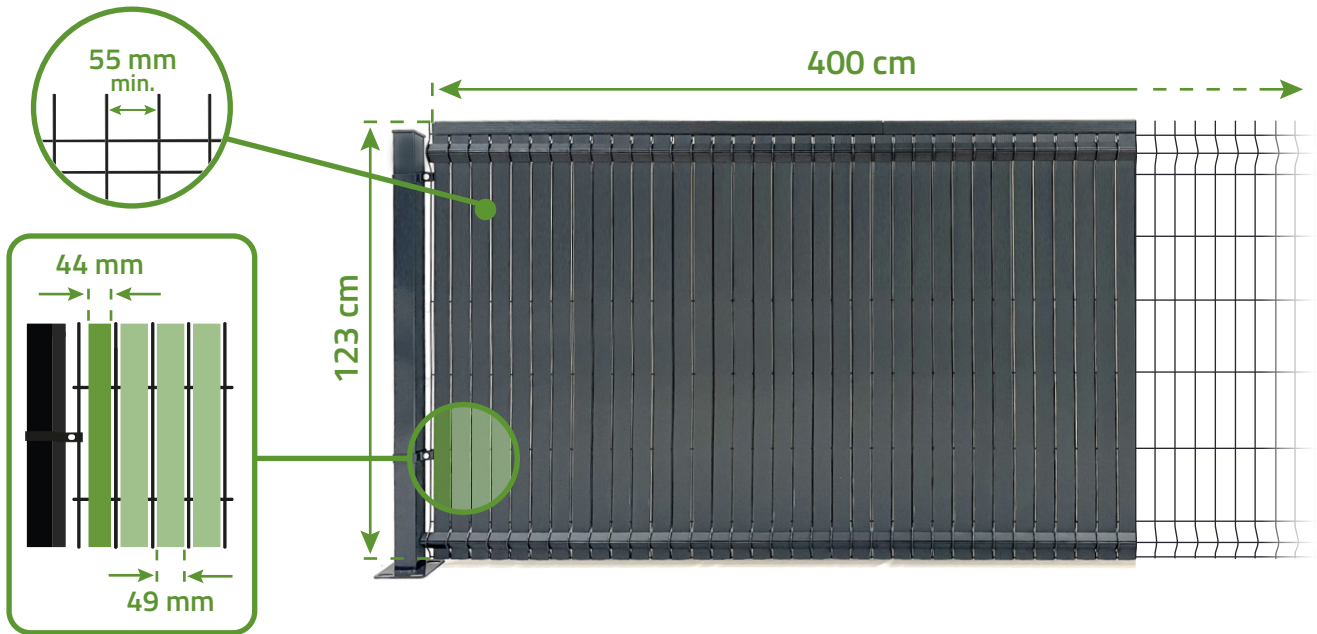

CINTO 400H120

Ral 7016

Color fastness
(Grade 5)

Waterproof