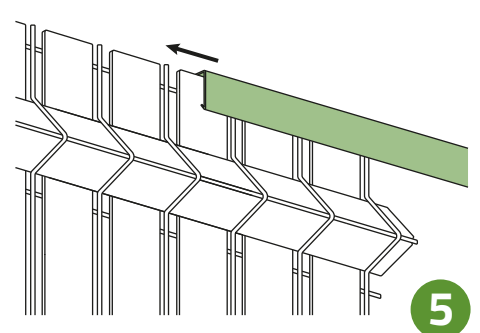

CINTO 1000H120

Ral 7016

Color fastness
(Grade 5)

Waterproof

1

2

3

4