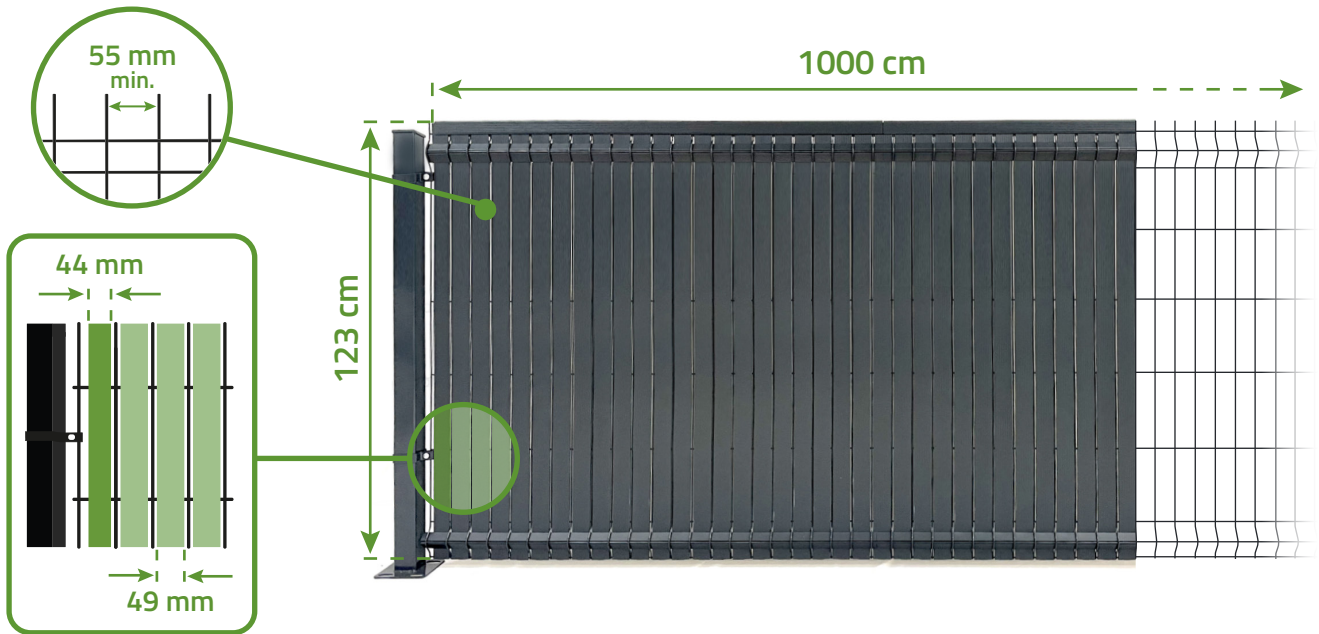

CINTO 1000H120

Ral 7016

Color fastness
(Grade 5)

Waterproof

1

2

3

4