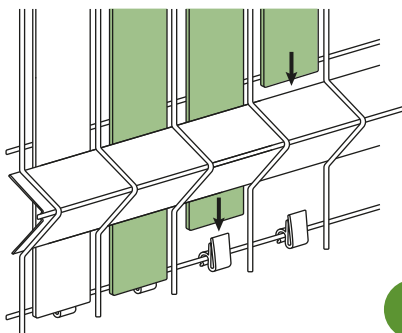

CINTO 1000H120

Ral 7016

Color fastness
(Grade 5)

Waterproof

1

2

3

4