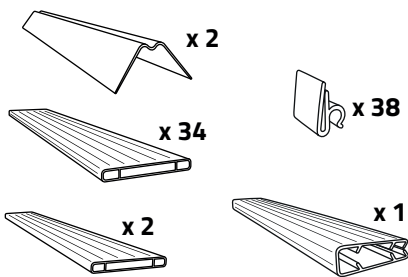

CINTO 200H120

Ral 6005

Color fastness
(Grade 5)

Waterproof

1

2

3

4