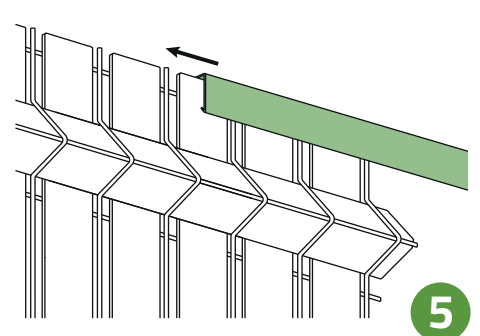

CINTO 200H120

Ral 6005

Color fastness
(Grade 5)

Waterproof

1

2

3

4