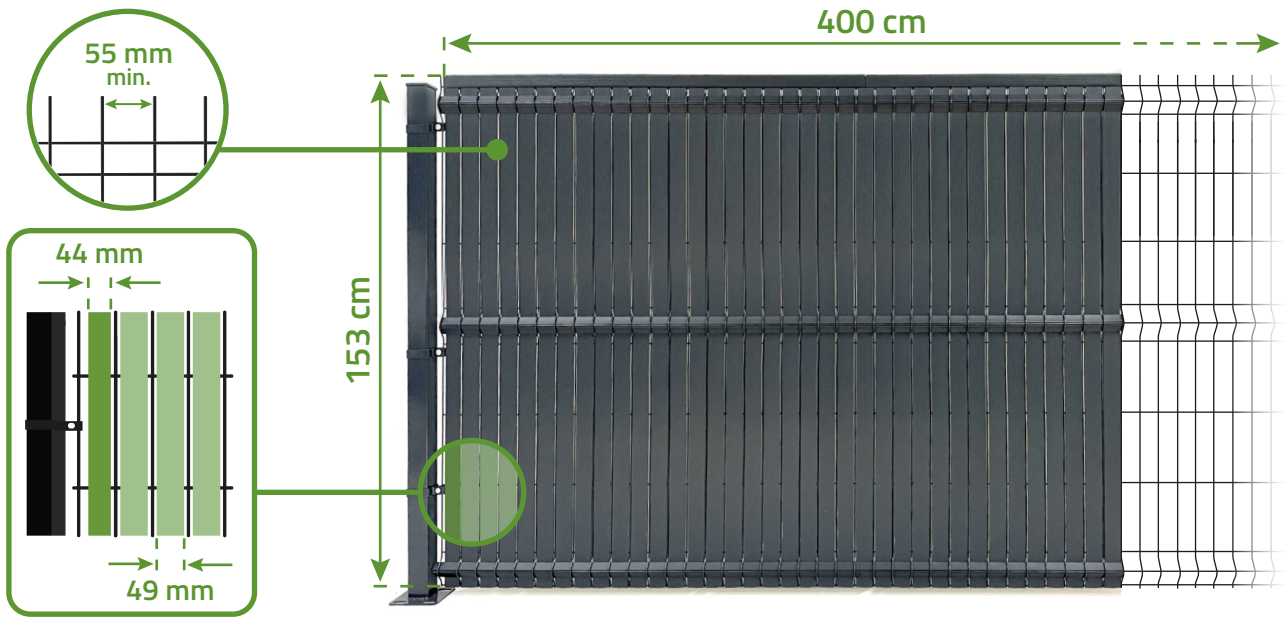

# CINTO 400H150

Ral 7016

Color fastness  
(Grade 5)

Waterproof