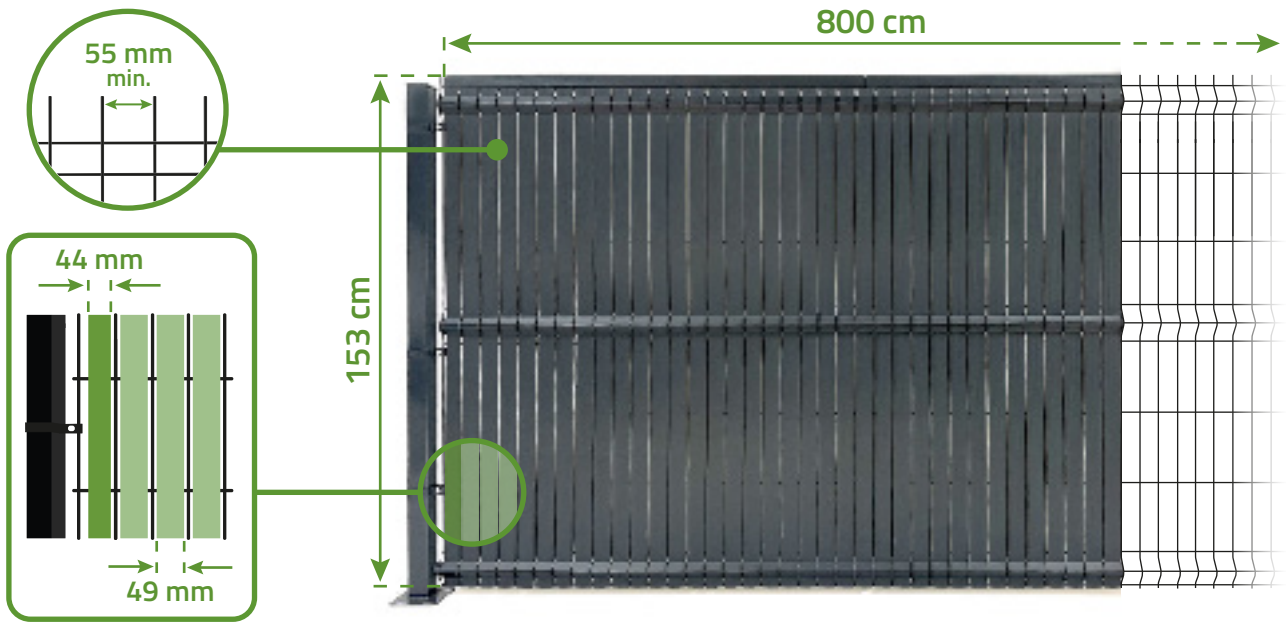

CINTO 800H150

Ral 7016

Color fastness
(Grade 5)

Waterproof