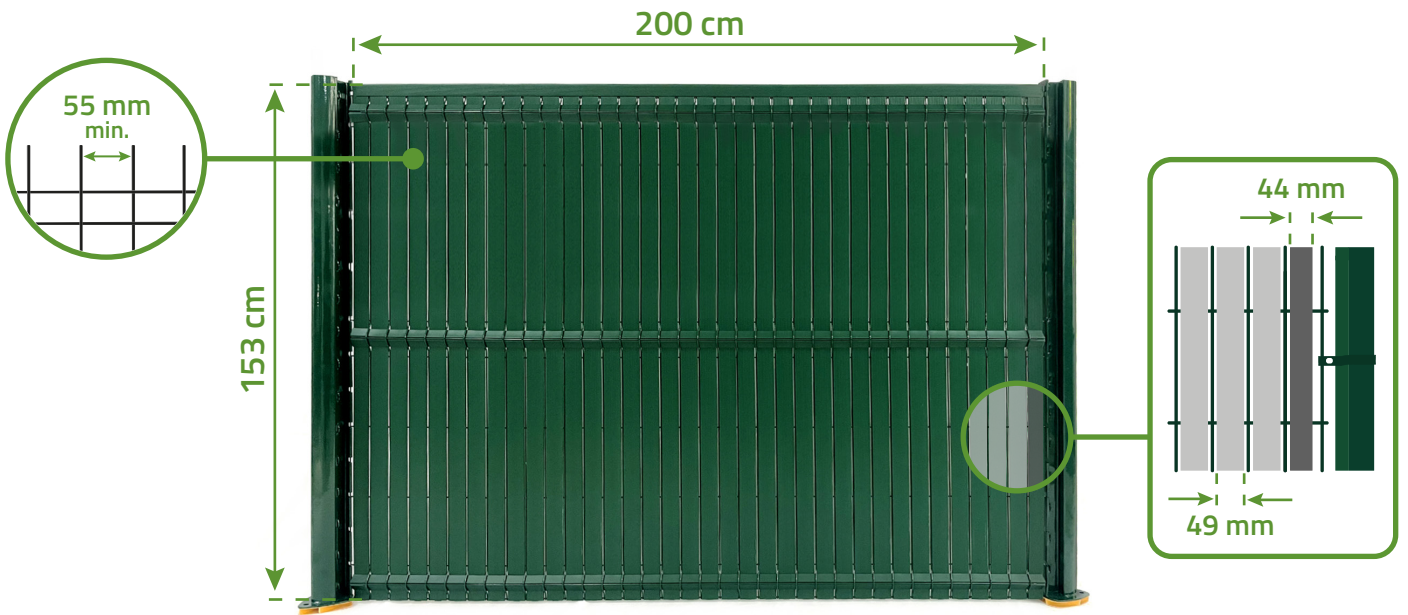

CINTO 200H150

Ral 6005

Color fastness
(Grade 5)

Waterproof