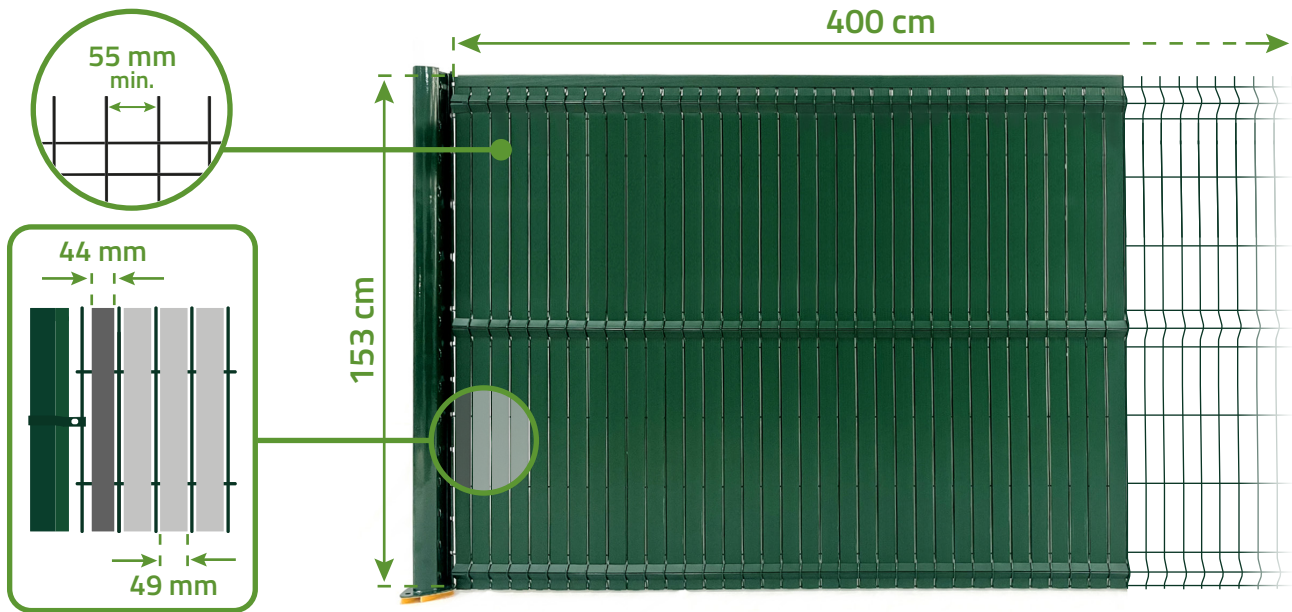

# CINTO 400H150

Ral 6005

Color fastness  
(Grade 5)

Waterproof