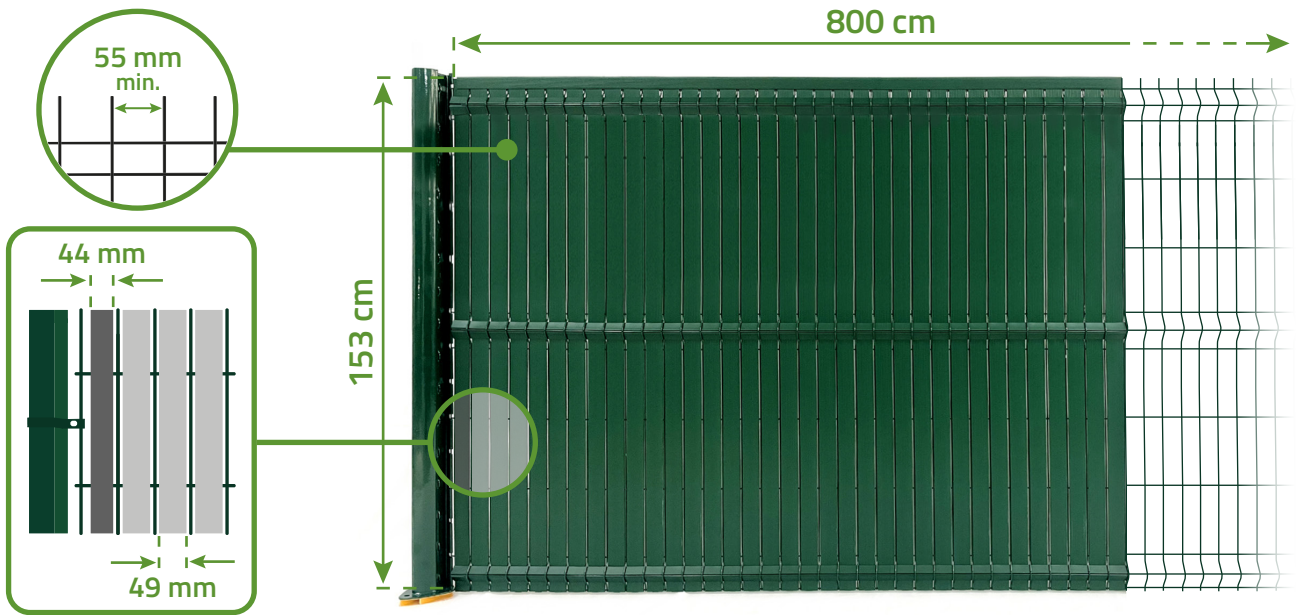

CINTO 800H150

Ral 6005

Color fastness
(Grade 5)

Waterproof