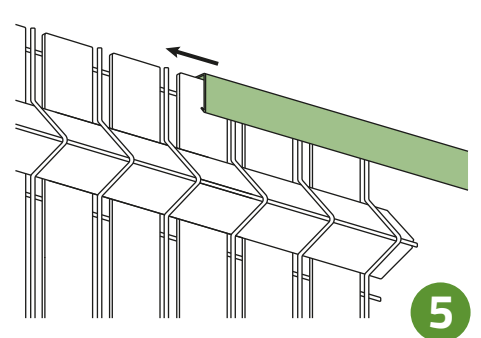

CINTO 200H150

Ral 1001

Color fastness
(Grade 5)

Waterproof

1

2

3

4