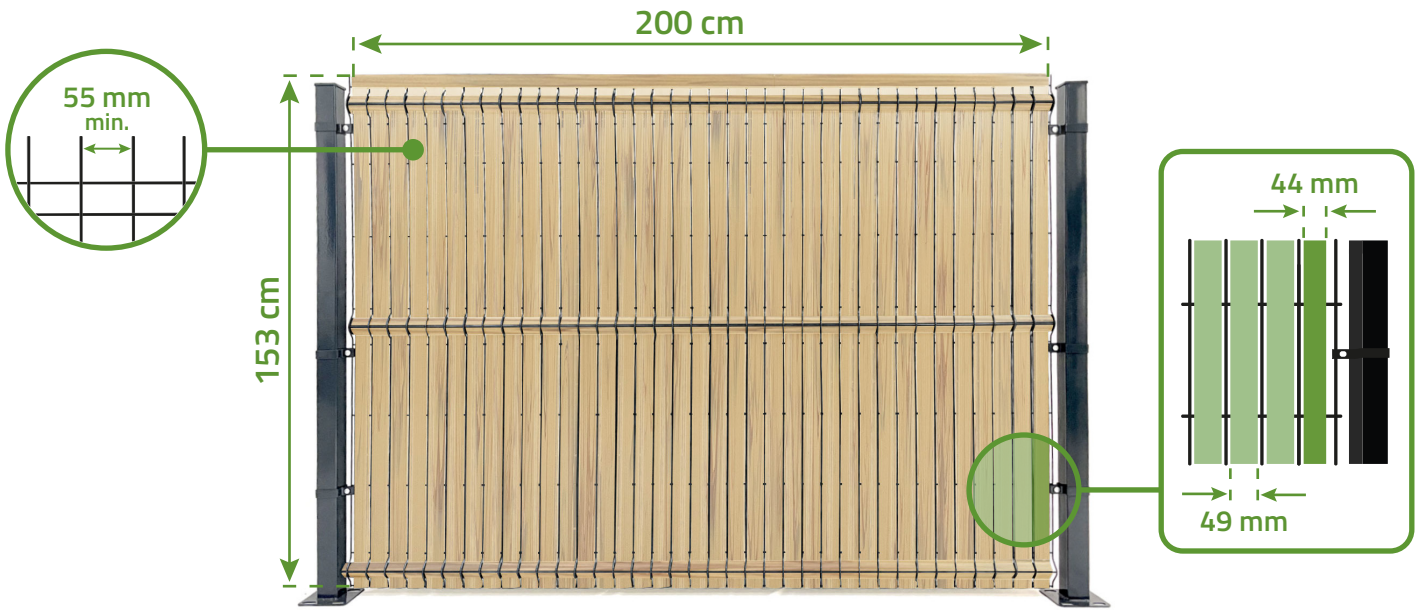

CINTO 200H150

Ral 1001

Color fastness
(Grade 5)

Waterproof

1

2

3

4