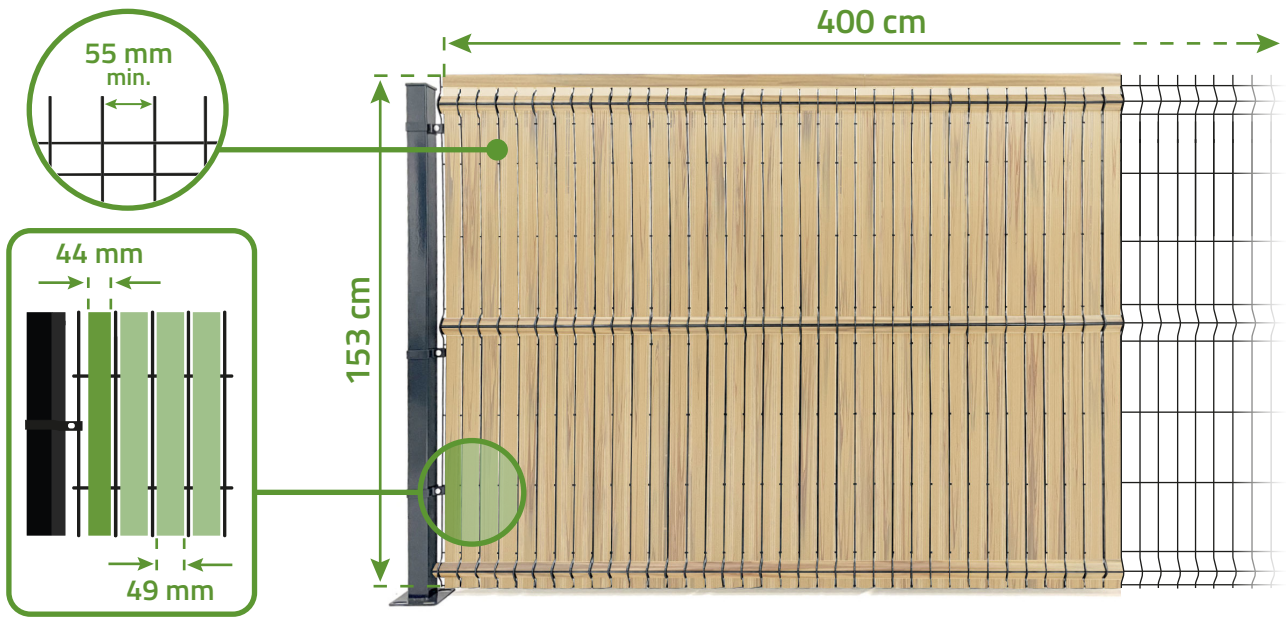

CINTO 400H150

Ral 1001

Color fastness
(Grade 5)

Waterproof