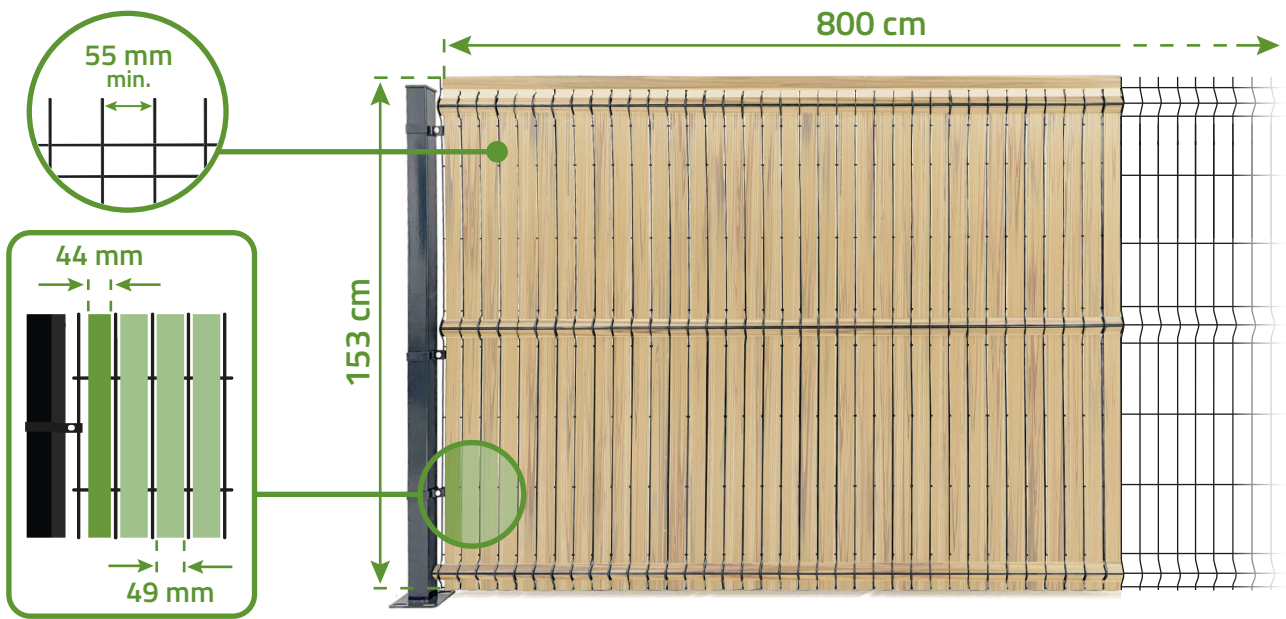

# CINTO 800H150

Ral 1001

Color fastness  
(Grade 5)

Waterproof