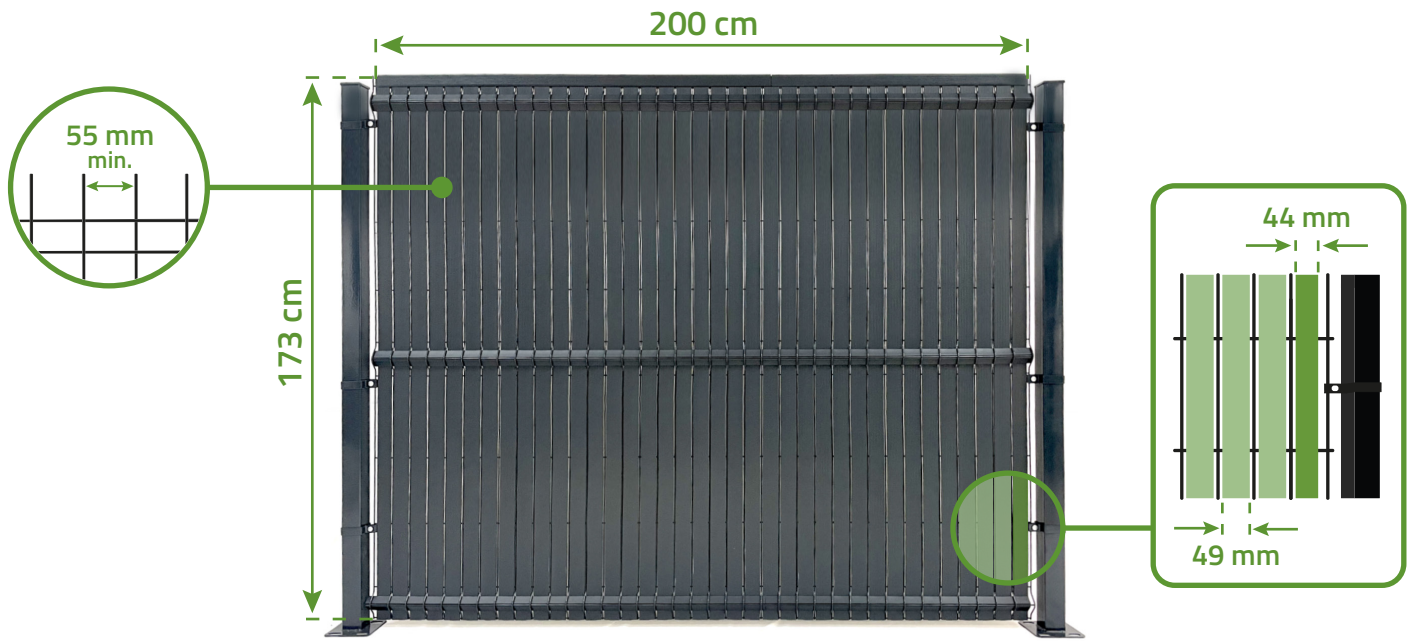

CINTO 200H170

Ral 7016

Color fastness
(Grade 5)

Waterproof