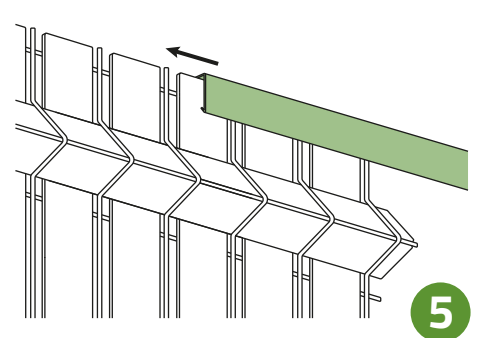

CINTO 400H170

Ral 7016

Color fastness
(Grade 5)

Waterproof

1

2

3

4