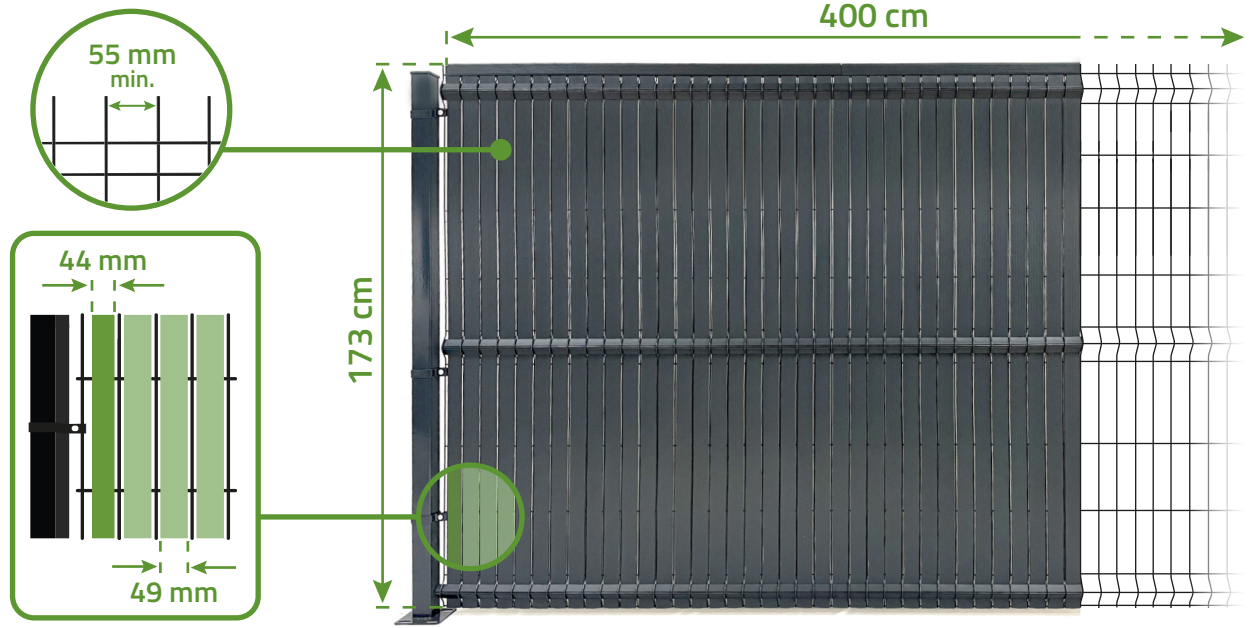

CINTO 400H170

Ral 7016

Color fastness
(Grade 5)

Waterproof

1

2

3

4