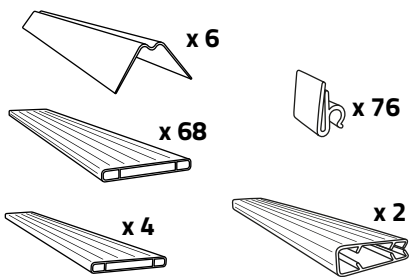

CINTO 400H170

Ral 7016

Color fastness
(Grade 5)

Waterproof

1

2

3

4