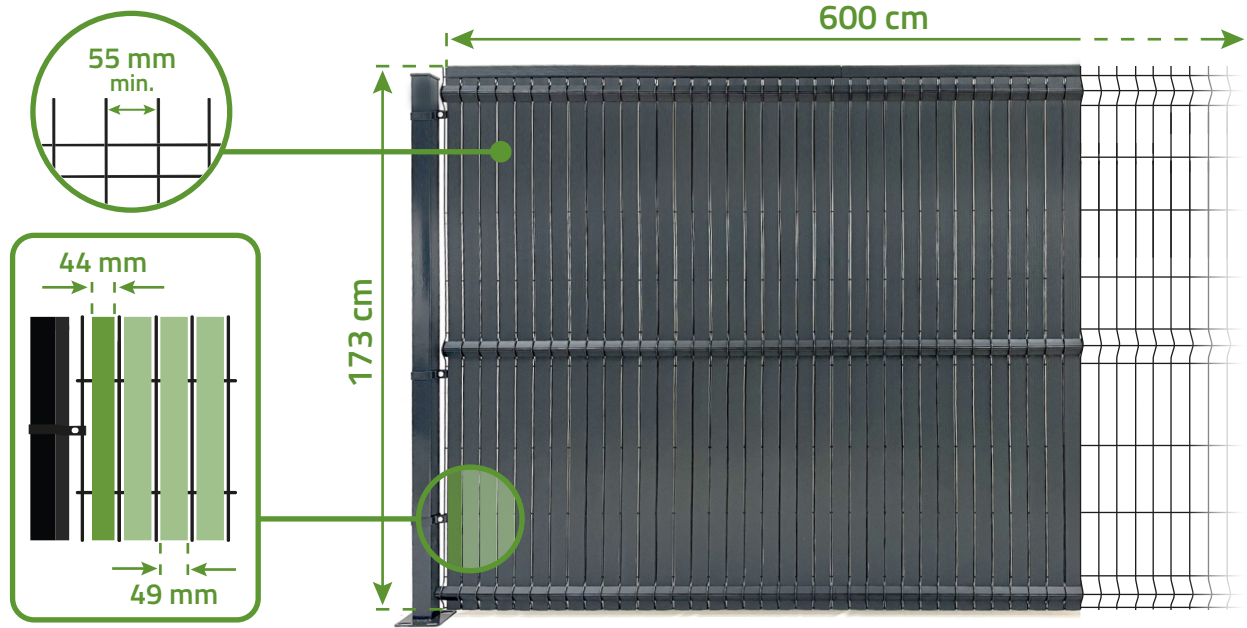

CINTO 600H170

Ral 7016

Color fastness
(Grade 5)

Waterproof