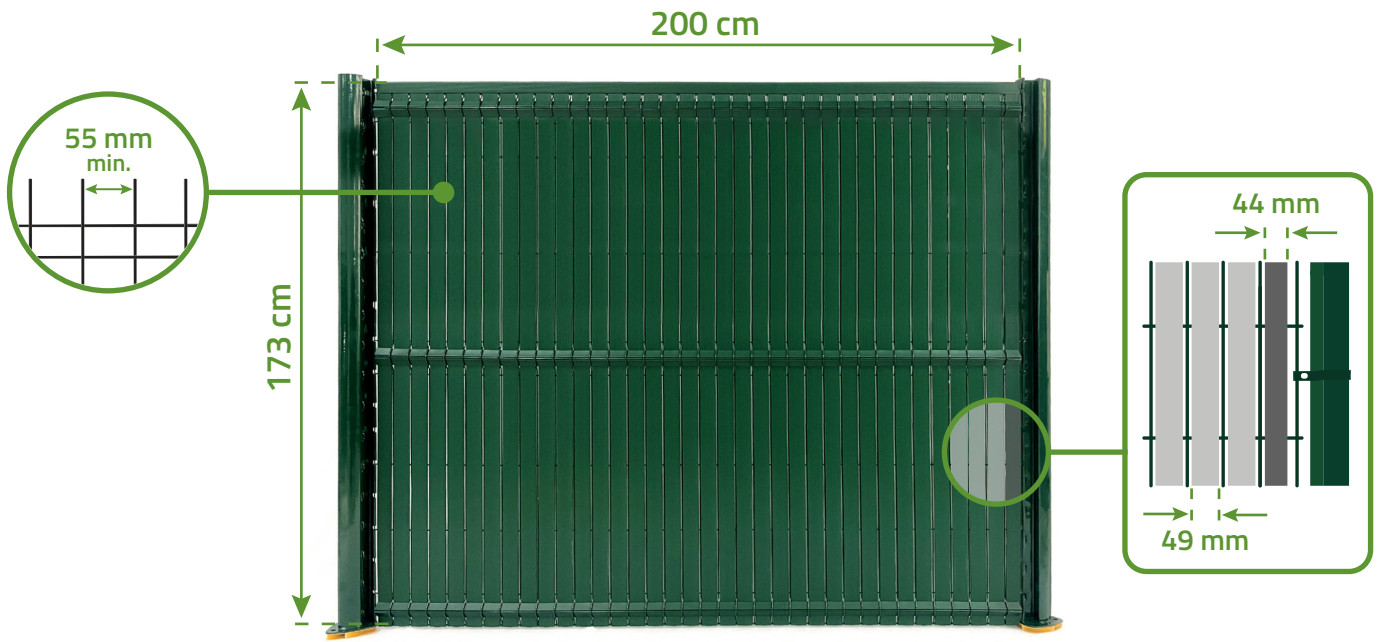

CINTO 200H170

Ral 6005

Color fastness
(Grade 5)

Waterproof