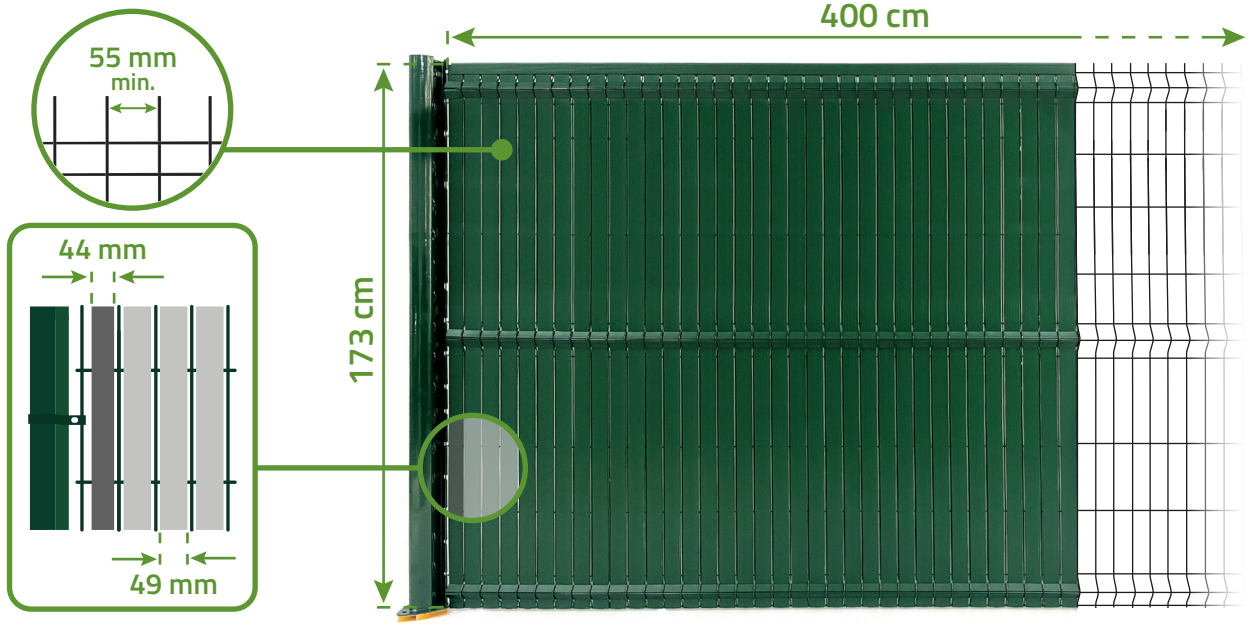

CINTO 400H170

Ral 6005

Color fastness
(Grade 5)

Waterproof