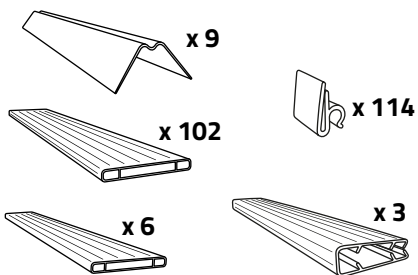

CINTO 600H170

Ral 6005

Color fastness
(Grade 5)

Waterproof

1

2

3

4