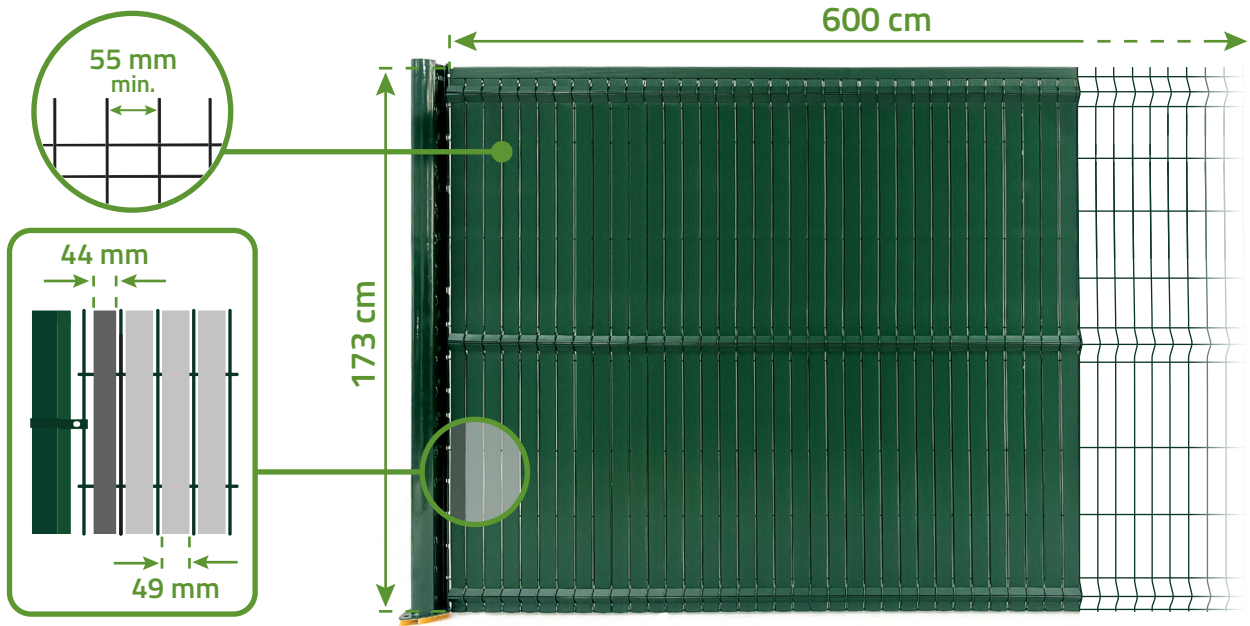

CINTO 600H170

Ral 6005

Color fastness
(Grade 5)

Waterproof

1

2

3

4