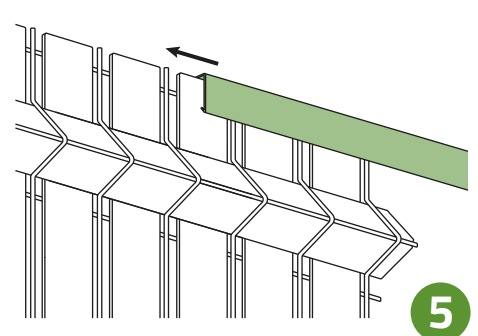

CINTO 600H170

Ral 6005

Color fastness
(Grade 5)

Waterproof

1

2

3

4