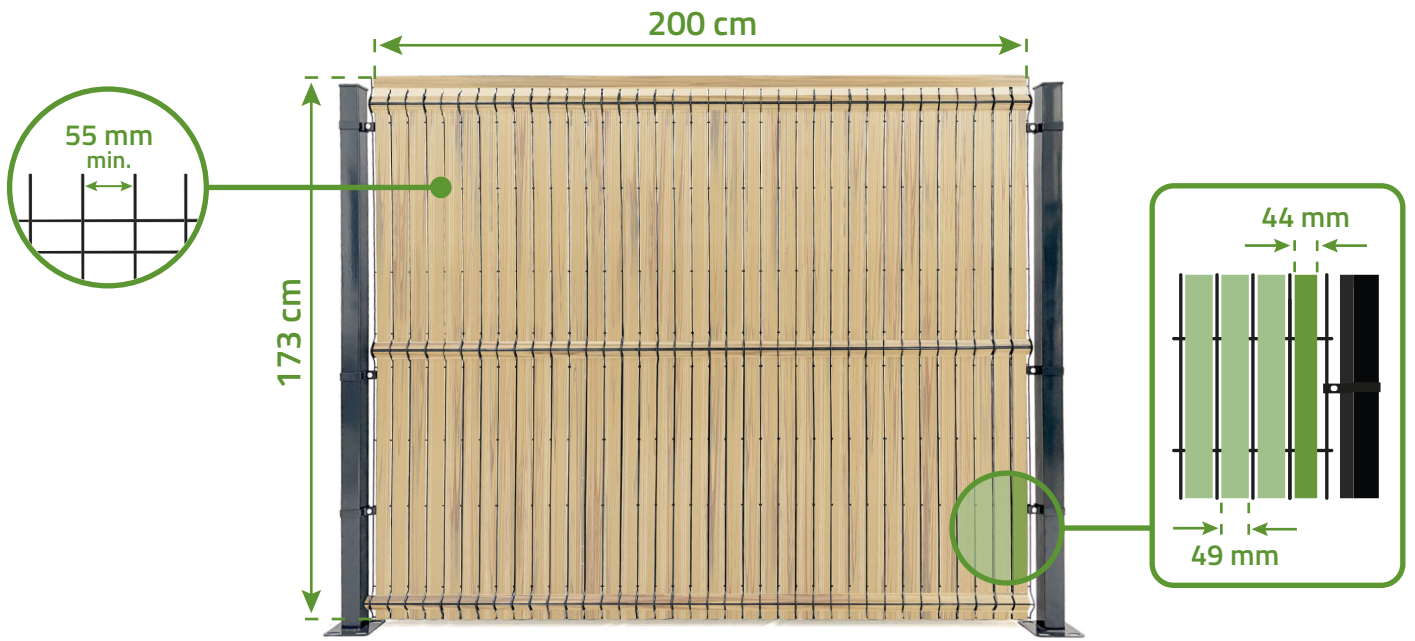

# CINTO 200H170

Ral 1001

Color fastness  
(Grade 5)

Waterproof