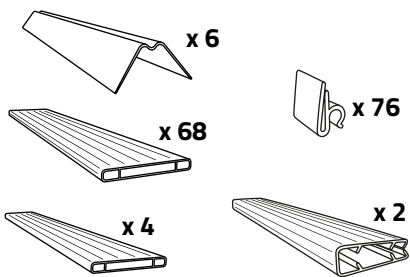

CINTO 400H170

Ral 1001

Color fastness
(Grade 5)

Waterproof

1

2

3

4