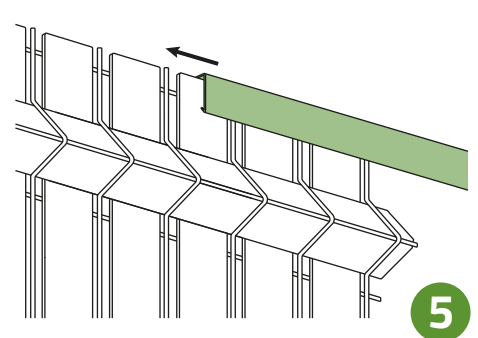

CINTO 400H170

Ral 1001

Color fastness
(Grade 5)

Waterproof

1

2

3

4