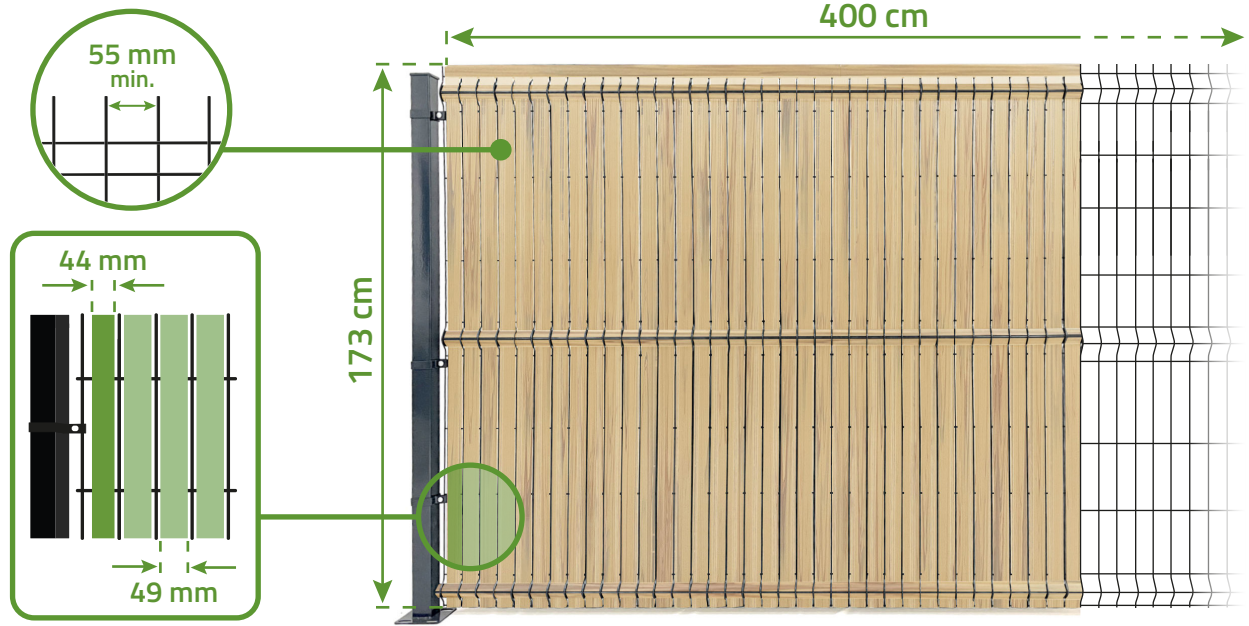

CINTO 400H170

Ral 1001

Color fastness
(Grade 5)

Waterproof

1

2

3

4