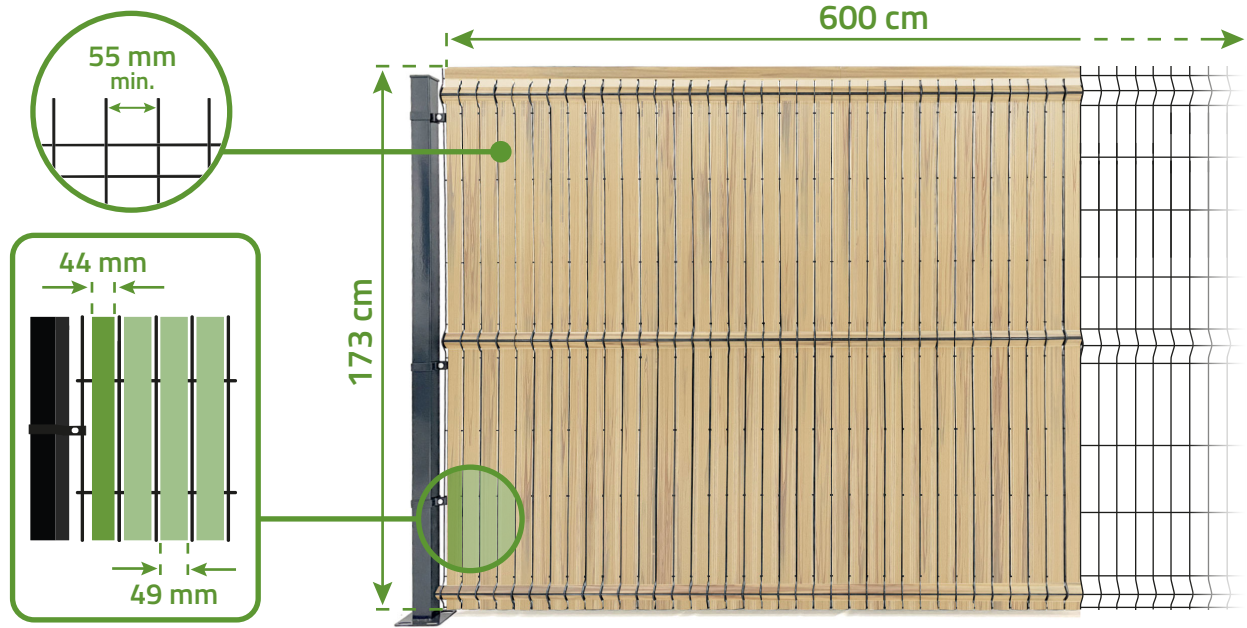

CINTO 600H170

Ral 1001

Color fastness
(Grade 5)

Waterproof