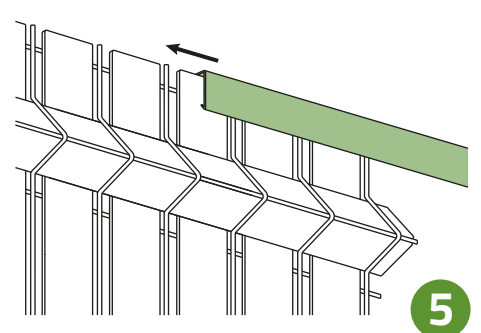

# CINTO 200H190

Ral 7016

Color fastness  
(Grade 5)

Waterproof

1

2

3

4