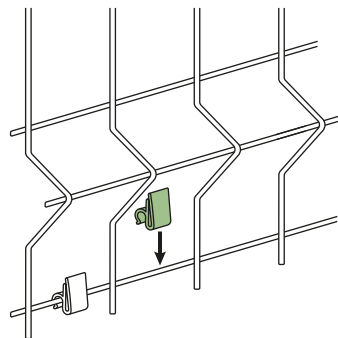

# CINTO 200H190

Ral 7016

Color fastness  
(Grade 5)

Waterproof

1

2

3

4