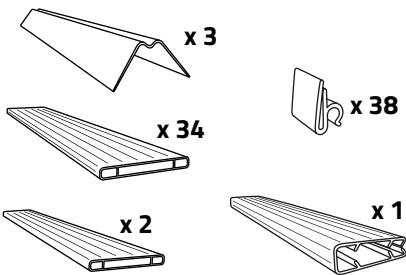

# CINTO 200H190

Ral 7016

Color fastness  
(Grade 5)

Waterproof

1

2

3

4