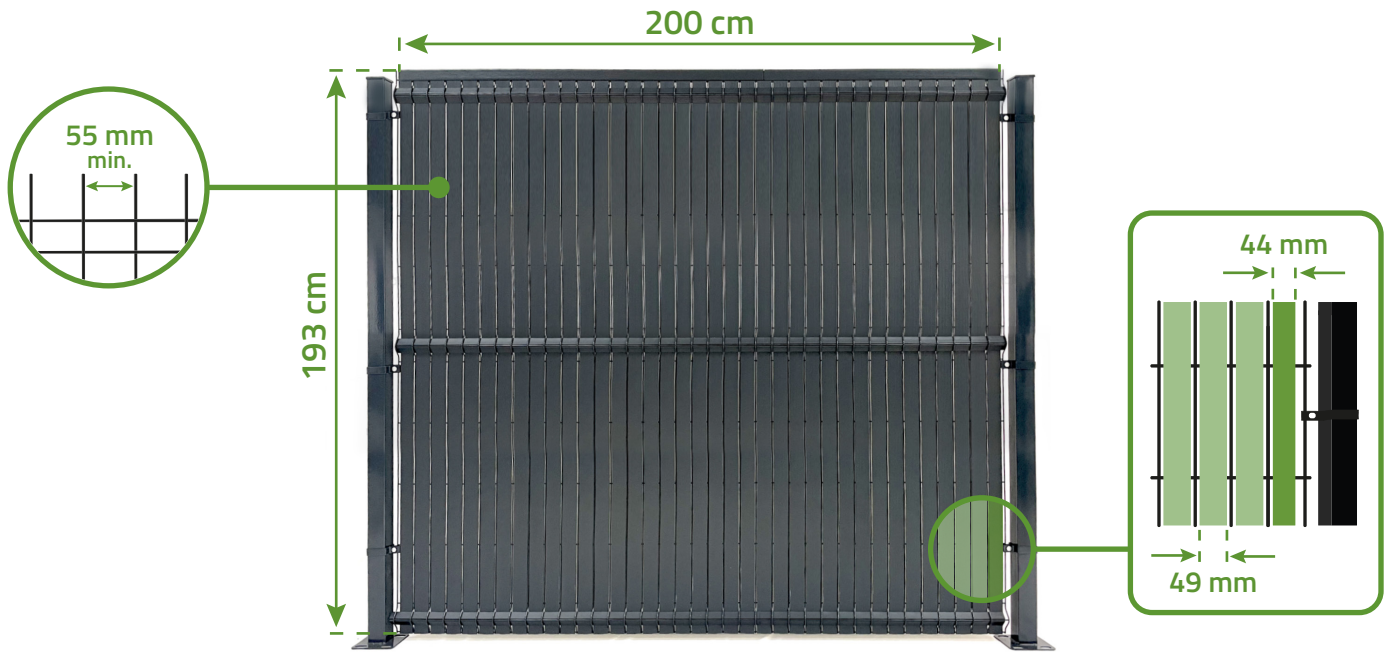

# CINTO 200H190

Ral 7016

Color fastness  
(Grade 5)

Waterproof

1

2

3

4