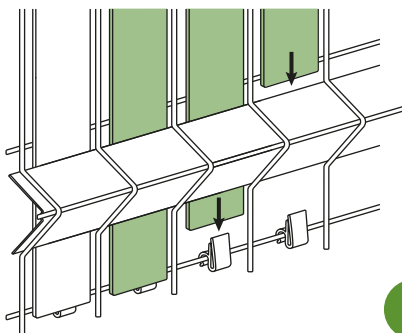

# CINTO 200H190

Ral 7016

Color fastness  
(Grade 5)

Waterproof

1

2

3

4