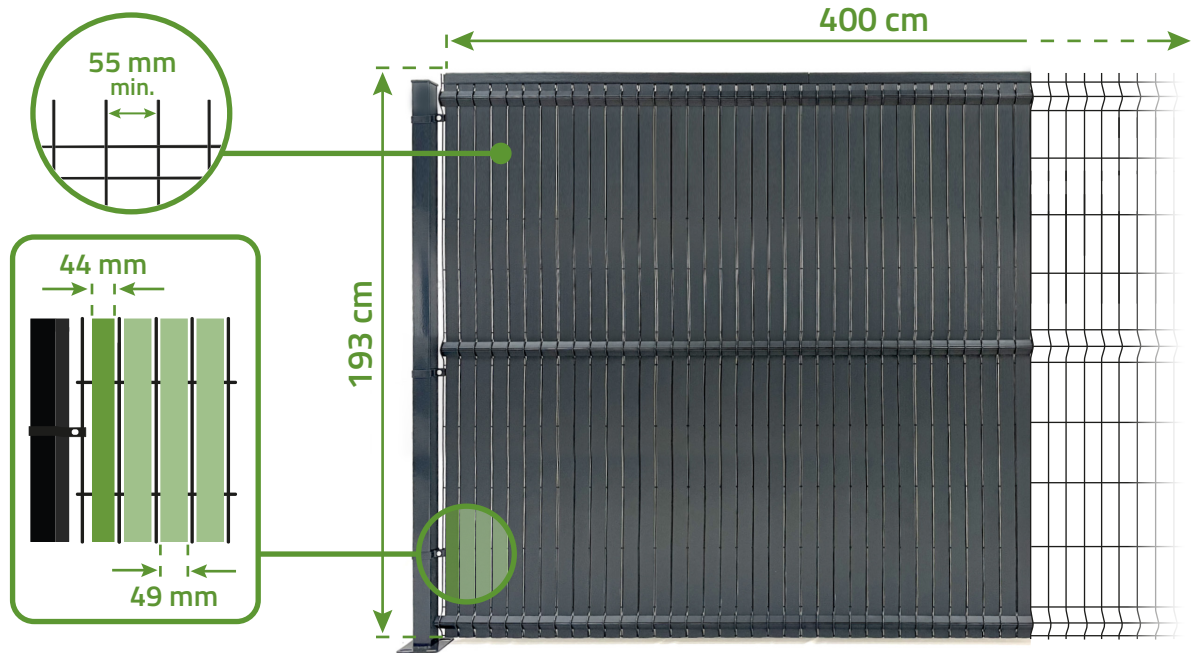

CINTO 400H190

Ral 7016

Color fastness
(Grade 5)

Waterproof

1

2

3

4