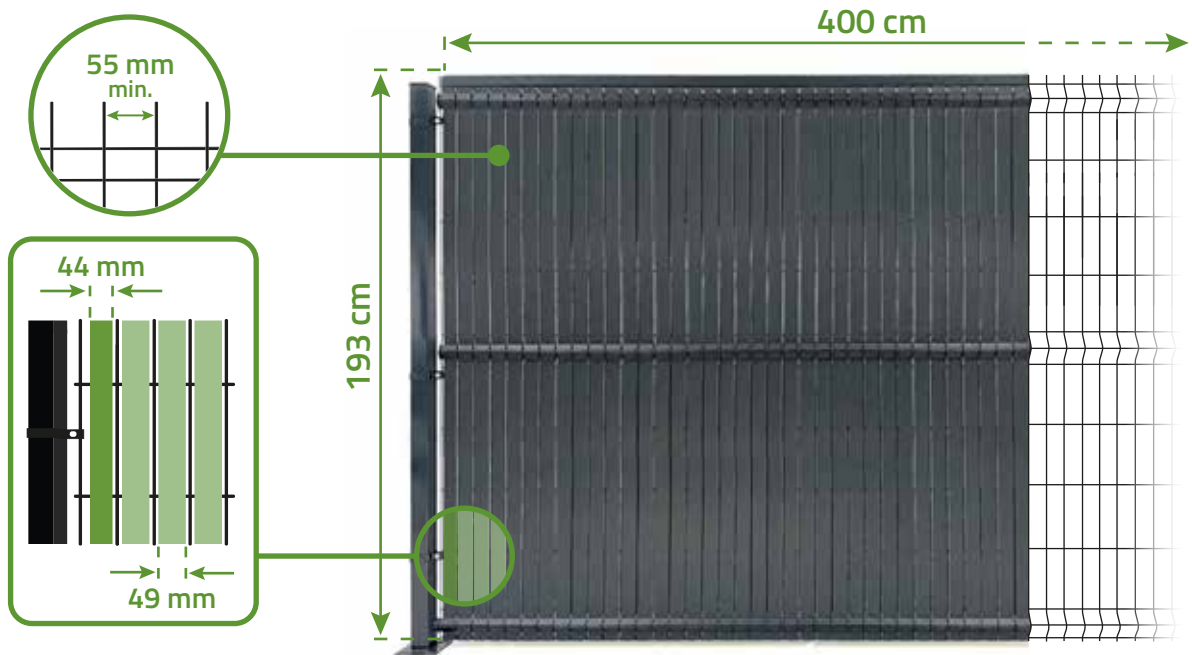

CINTO 400H190

Ral 7016

Color fastness
(Grade 5)

Waterproof

1

2

3

4