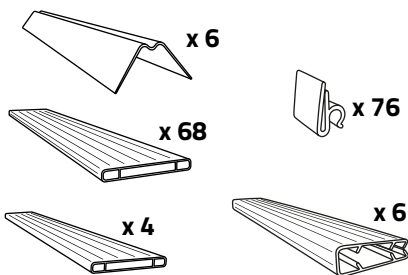

CINTO 400H190

Ral 7016

Color fastness
(Grade 5)

Waterproof

1

2

3

4