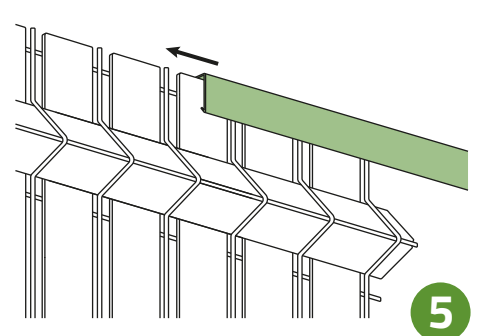

CINTO 400H190

Ral 7016

Color fastness
(Grade 5)

Waterproof

1

2

3

4