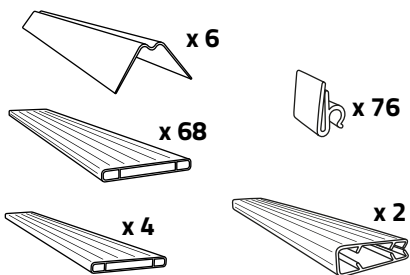

CINTO 400H190

Ral 7016

Color fastness
(Grade 5)

Waterproof

1

2

3

4