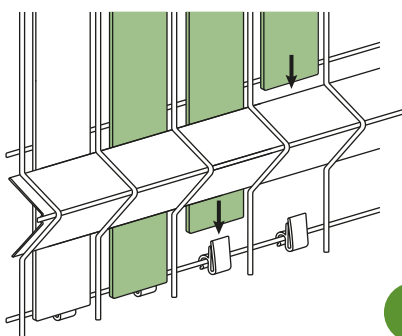

CINTO 400H190

Ral 7016

Color fastness
(Grade 5)

Waterproof

1

2

3

4