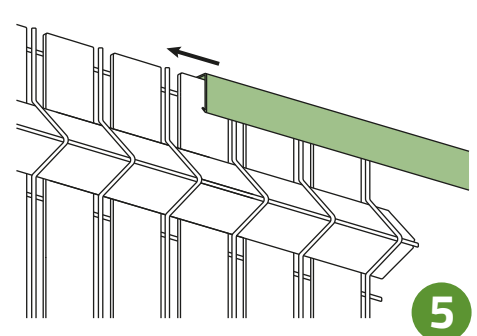

CINTO 400H190

Ral 7016

Color fastness
(Grade 5)

Waterproof

1

2

3

4