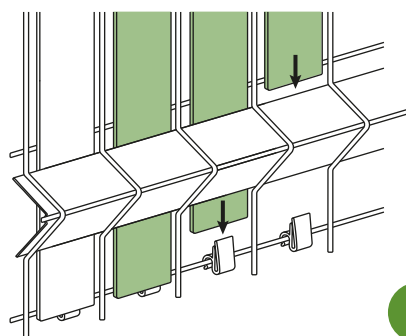

CINTO 400H190

Ral 7016

Color fastness
(Grade 5)

Waterproof

1

2

3

4