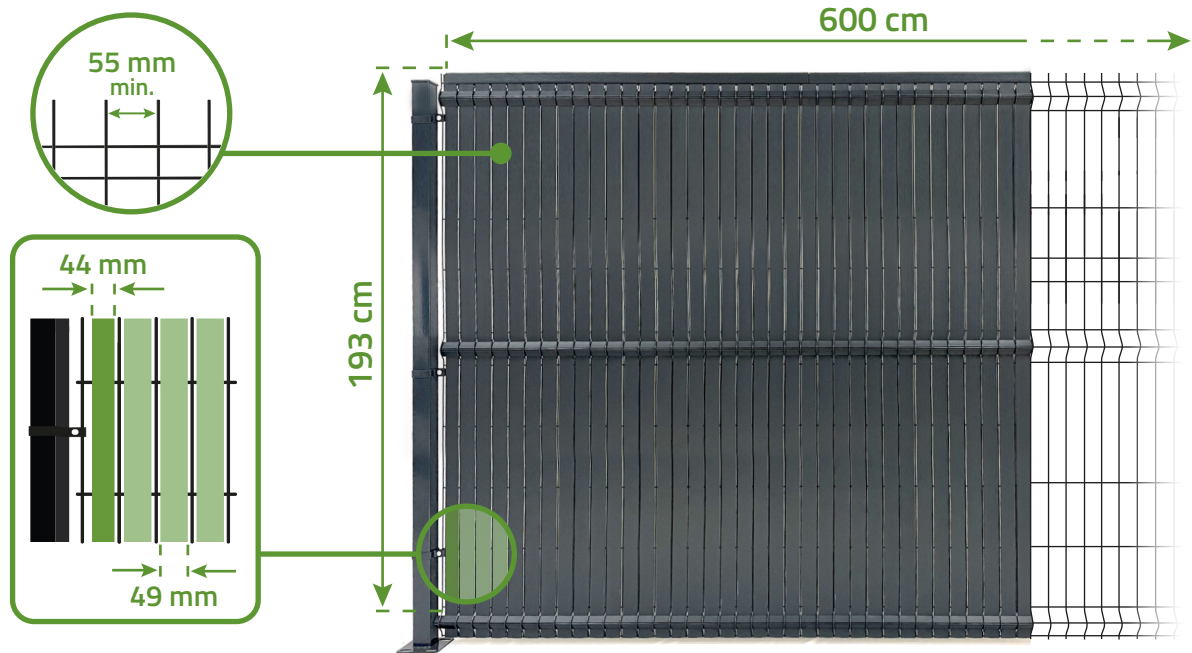

CINTO 600H190

Ral 7016

Color fastness
(Grade 5)

Waterproof