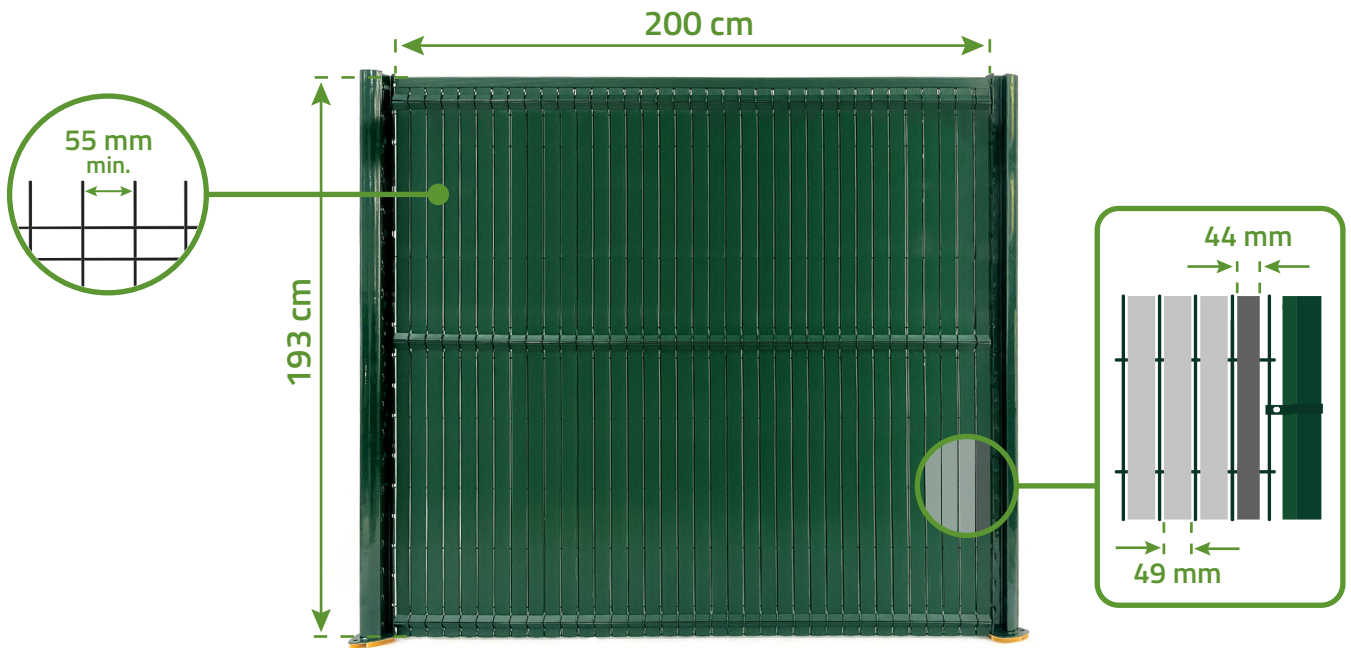

CINTO 200H190

Ral 6005

Color fastness
(Grade 5)

Waterproof