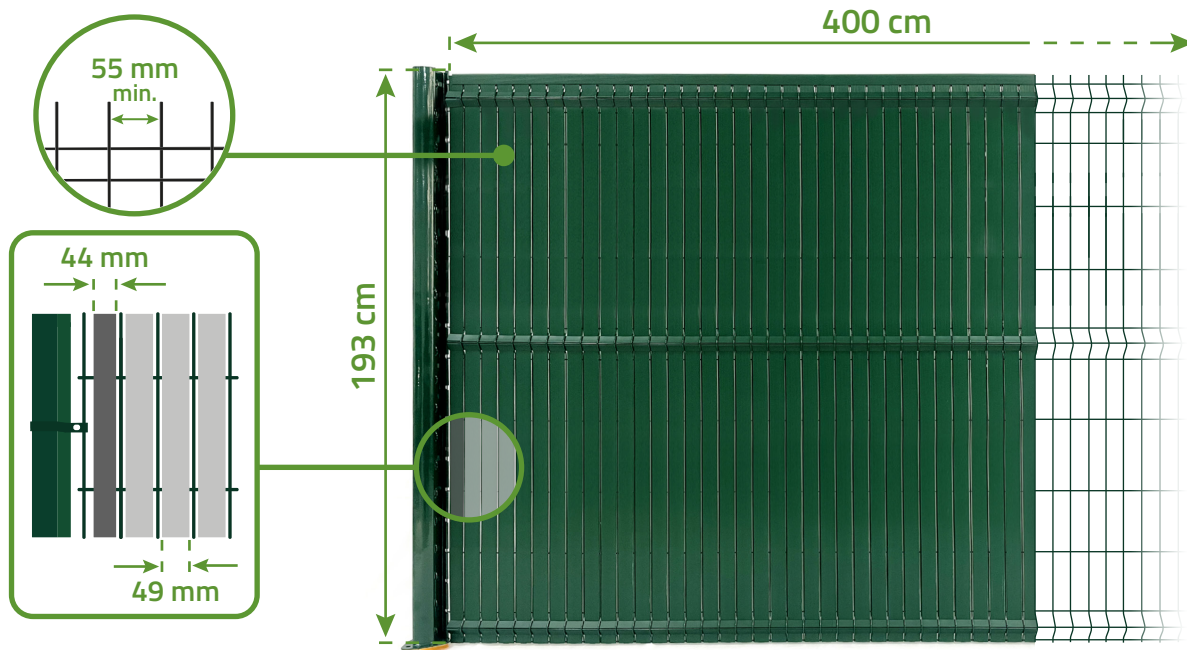

CINTO 400H190

Ral 6005

Color fastness
(Grade 5)

Waterproof