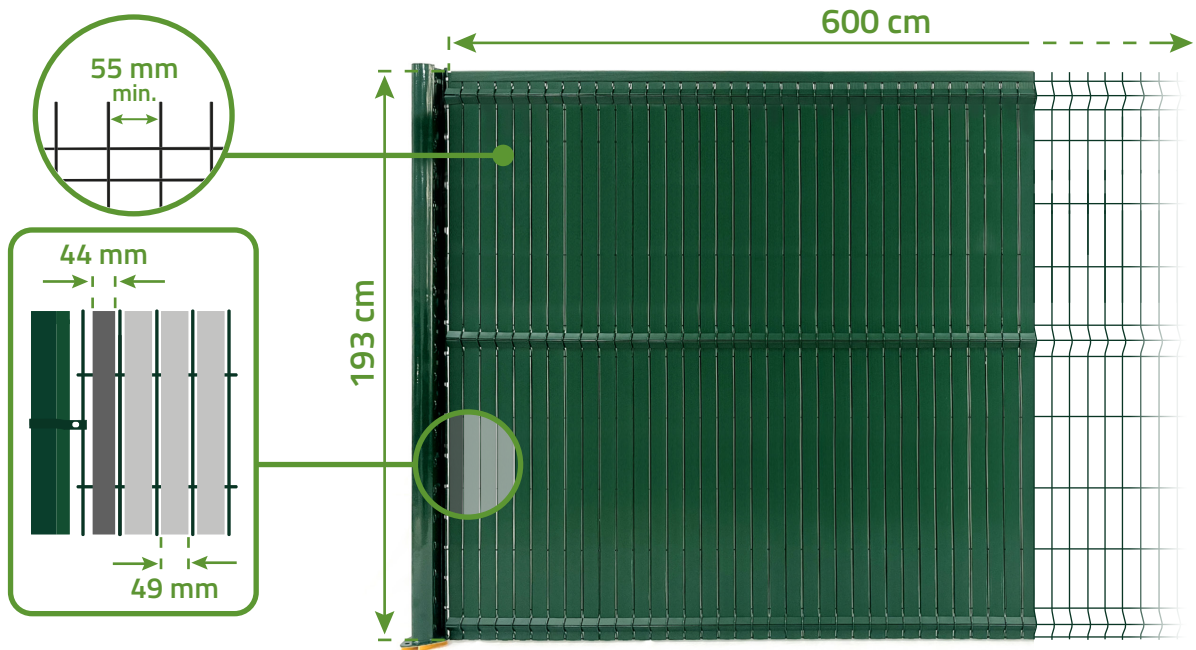

CINTO 600H190

Ral 6005

Color fastness
(Grade 5)

Waterproof

1

2

3

4