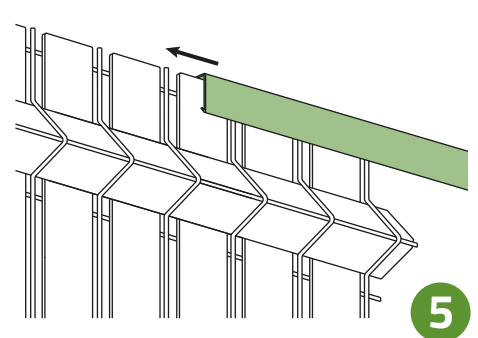

CINTO 600H190

Ral 6005

Color fastness
(Grade 5)

Waterproof

1

2

3

4