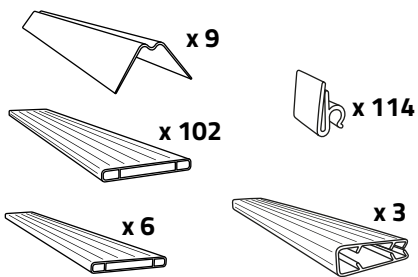

CINTO 600H190

Ral 6005

Color fastness
(Grade 5)

Waterproof

1

2

3

4