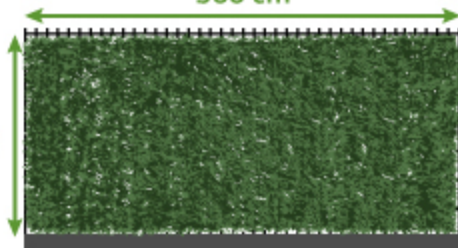

PICO 500H150

15 min

150 cm

500 cm

x20

UV 30

90%

1 Kg/m²

Color fastness
(Grade 5)