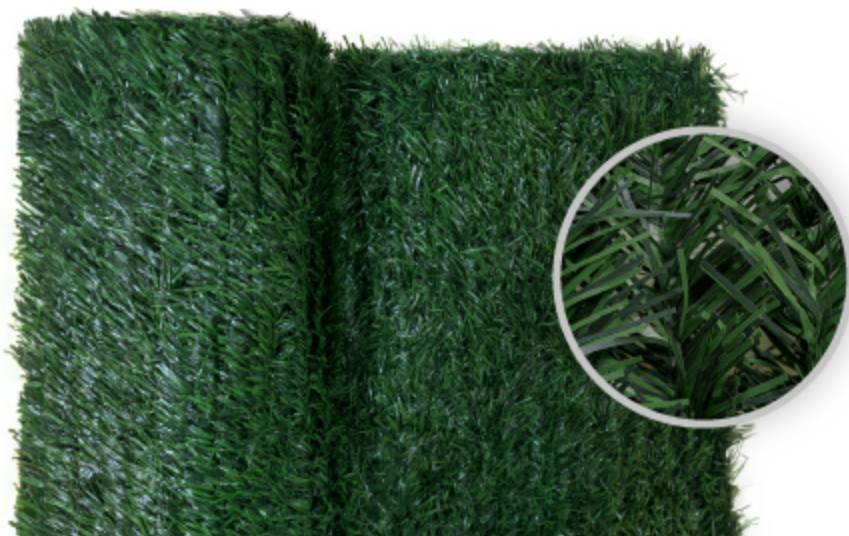

PICO 500H150

15 min

150 cm

500 cm

x20

UV 30

90%

1 Kg/m²

Color fastness
(Grade 5)