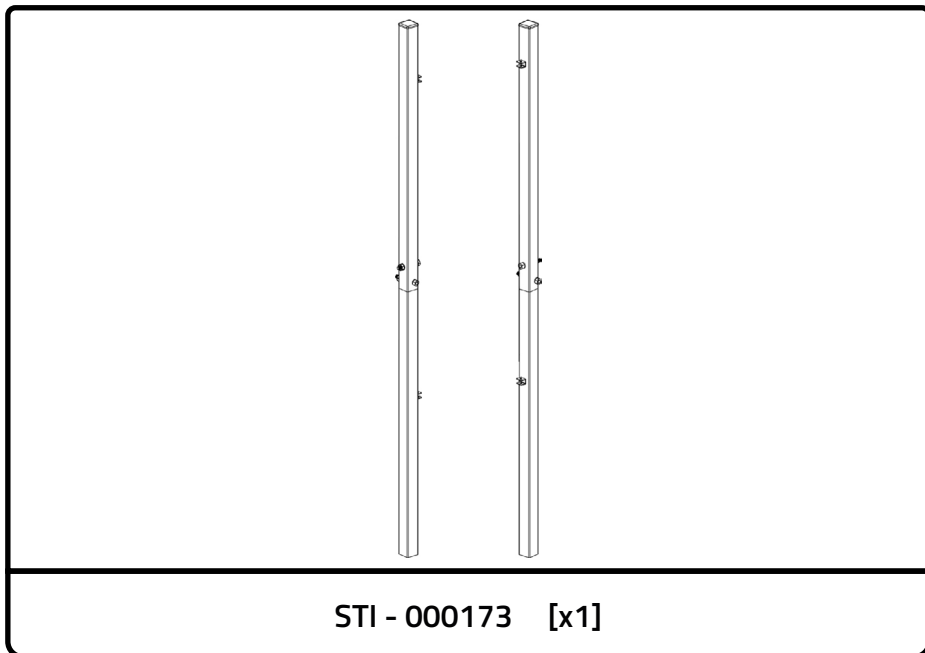

CASANOVO

DARIO 08H270

INSTRUCTION MANUAL / NOTICE DE MONTAGE / MONTAGEANLEITUNG / MANUAL DE MONTAJE / MANUAL DE MONTAGEM / MANUALE DI MONTAGGIO /
MONTAGEHANDLEIDING / INSTRUKCJA MONTAŻU / KÄYTTÖOHJEET / BRUKSANVISNING / BRUGSANVISNING / INSTRUCIUNI DE ASAMBLARE /
NAVODILA ZA SESTAVLJANJE / NÁVOD NA MONTÁŽ / ÖSSZESZERELÉSI ÚTMUTATÓ / NÁVOD K MONTÁŽI / UPUTE ZA INSTALACIJU /
ΟΔΗΓΙΕΣ ΣΥΝΑΡΜΟΛΟΓΗΣΗΣ / SURINKIMO INSTRUKCIJOS / MONTĀŽAS INSTRUKCIJAS