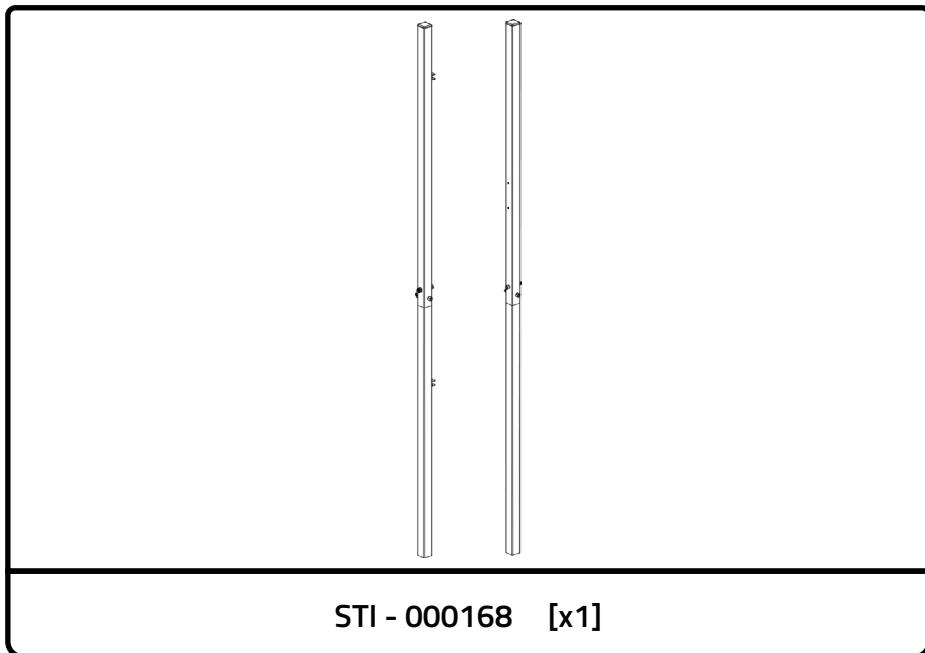

CASANOVO

DARIO 06H270

INSTRUCTION MANUAL / NOTICE DE MONTAGE / MONTAGEANLEITUNG / MANUAL DE MONTAJE / MANUAL DE MONTAGEM / MANUALE DI MONTAGGIO /
MONTAGEHANDLEIDING / INSTRUKCJA MONTAŻU / KÄYTTÖOHJEET / BRUGSANVISNING / INSTRUCȚIUNI DE ASAMBLARE /
NAVODILA ZA SESTAVLJANJE / NÁVOD NA MONTÁŽ / ÖSSZESZERELÉSI ÚTMUTATÓ / NÁVOD K MONTÁŽI / UPUTE ZA INSTALACIJU /
ΟΔΗΓΙΕΣ ΣΥΝΑΡΜΟΛΟΓΗΣΗΣ / SURINKIMO INSTRUKCIJOS / MONTĀŽAS INSTRUKCIJAS