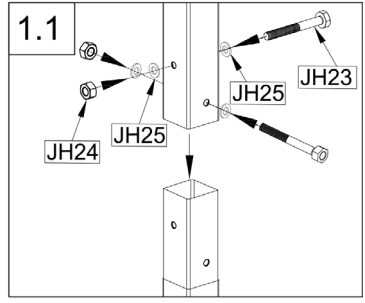

	REF-PCS	DIM	
	JHC-1	60×60×1250mm	1
	JHC-2	60×60×1250mm	1
	JHC-3	60×60×1250mm	1
	JHC-4	60×60×1250mm	1
	JH02	23×10mm	4
	JH03	30×1mm	10
	JH04	16×120mm	2
	JH05	15×35mm	2
	JH06	22×2mm	2
	JH07	7×20mm	2
	JH17	6×35mm	2
	JH18	30×210mm	1
	JH23	10×70mm	4
	JH24	20×7mm	4
	JH25	20×1mm	8

# CASANOVO

	JH23	10×70mm	4
	JH24	20×7mm	4
	JH25	20×1mm	8