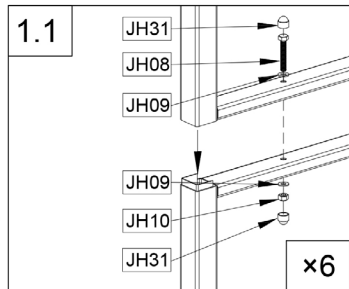

	REF-PCS	DIM	
	JH01-CC1	940×540mm	1
	JH01-CC2	940×520mm	1
	JH01-CC3	940×540mm	1
	JH02	23×10mm	4
	JH03	30×1mm	10
	JH04	16×120mm	2
	JH05	15×35mm	2
	JH06	22×2mm	2
	JH07	7×20mm	2
	JH08	8×55mm	6
	JH09	17×1mm	12
	JH10	15×5mm	6
	JH11	8×8×110mm	1
	JH12	33×60mm	1
	JH13	5×30mm	1
	JH14	30×210mm	2
	JH15	4×40mm	2
	JH16	22×45mm	3
	JH17	6×35mm	2
	JH18	30×210mm	1
	JH19-CC1	40×40×540mm	1
	JH19-CC2	40×40×520mm	1
	JH19-CC3	40×40×540mm	1
	JH20	40×5×200mm	2
	JH21	10×100mm	4
	JH22	6×55mm	2
	JH23	10×70mm	4
	JH24	20×7mm	4
	JH25	20×1mm	8
	JH29	6×20mm	6
	JH31	17×15mm	12

# CASANOVO

	JH01-CC1	940x540mm	1
	JH01-CC2	940x520mm	1
	JH01-CC3	940x540mm	1

	JH08	8x55mm	6
	JH09	17x1mm	12
	JH10	15x5mm	6
	JH31	17x15mm	12

	JH11	8x8x110mm	1
	JH12	33x60mm	1
	JH13	5x30mm	1

	JH14	30x210mm	2
	JH15	4x40mm	2
	JH16	22x45mm	3