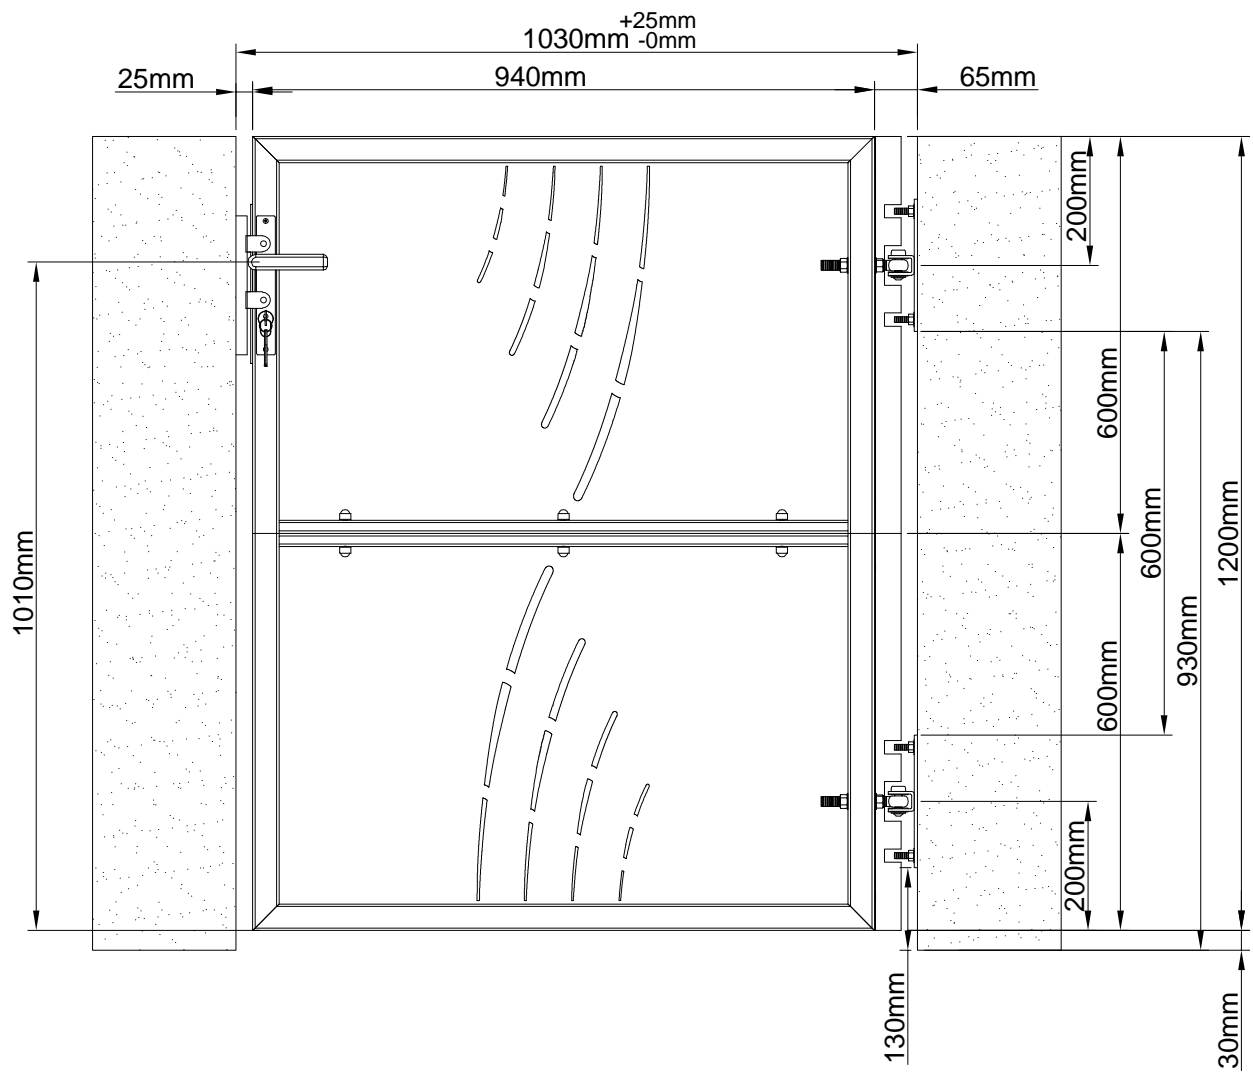

	REF-PCS	DIM	
	JH01-CA1	940×600mm	1
	JH01-CA2	940×600mm	1
	JH02	23×10mm	4
	JH03	30×1mm	10
	JH04	16×120mm	2
	JH05	15×35mm	2
	JH06	22×2mm	2
	JH07	7×20mm	2
	JH08	8×55mm	3
	JH09	17×1mm	6
	JH10	15×5mm	3
	JH11	8×8×110mm	1
	JH12	33×60mm	1
	JH13	5×30mm	1
	JH14	30×210mm	2
	JH15	4×40mm	2
	JH16	22×45mm	3
	JH18	30×210mm	1
	JH19-CA1	40×40×600mm	1
	JH19-CA3	40×40×600mm	1
	JH20	40×5×200mm	2
	JH21	10×100mm	4
	JH22	6×55mm	2
	JH29	6×20mm	4
	JH31	17×15mm	6

	JH01-CA1	940×600mm	1
	JH01-CA2	940×600mm	1

	JH08	8×55mm	3
	JH09	17×1mm	6
	JH10	15×5mm	3
	JH31	17×15mm	6

	JH11	8×8×110mm	1
	JH12	33×60mm	1
	JH13	5×30mm	1

	JH14	30×210mm	2
	JH15	4×40mm	2
	JH16	22×45mm	3

	JH19-CA1	40×40×600mm	1
	JH19-CA3	40×40×600mm	1
	JH29	6×20mm	4

	JH02	23×10mm	4
	JH03	30×1mm	10
	JH04	16×120mm	2

CASANOVO

	JH18	30×210mm	1
	JH22	6×55mm	2

	JH20	40×5×200mm	2
	JH21	10×100mm	4

	JH05	15×35mm	2
	JH06	22×2mm	2
	JH07	7×20mm	2

Sold separately / vendu séparément / separat verkauft / se vende por separado / vendido separadamente / venduto separatamente / apart verkrijgbaar / sprzedawany oddzielnie / myydään erikseen / säljs separat / sælges separat