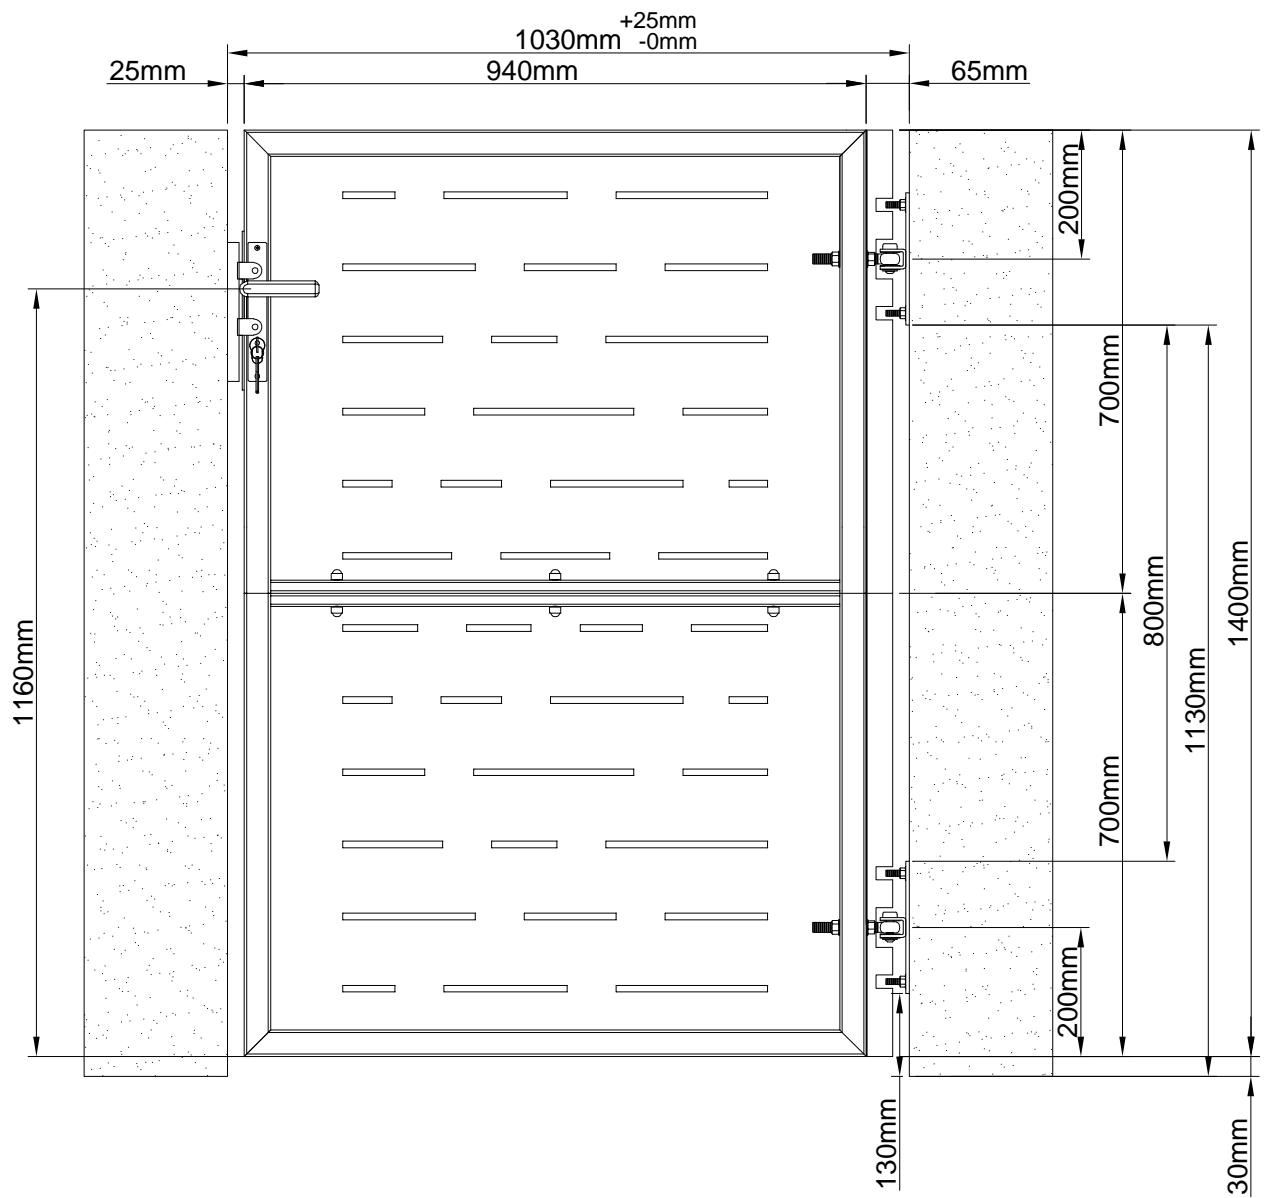

CASANOVO

NALI ART ARLBERG 100P140

	REF-PCS	DIM	
	JH01-BB1	940×700mm	1
	JH01-BB2	940×700mm	1
	JH02	23×10mm	4
	JH03	30×1mm	10
	JH04	16×120mm	2
	JH05	15×35mm	2
	JH06	22×2mm	2
	JH07	7×20mm	2
	JH08	8×55mm	3
	JH09	17×1mm	6
	JH10	15×5mm	3
	JH11	8×8×110mm	1
	JH12	33×60mm	1
	JH13	5×30mm	1
	JH14	30×210mm	2
	JH15	4×40mm	2
	JH16	22×45mm	3
	JH18	30×210mm	1
	JH19-BB1	40×40×700mm	1
	JH19-BB3	40×40×700mm	1
	JH20	40×5×200mm	2
	JH21	10×100mm	4
	JH22	6×55mm	2
	JH29	6×20mm	4
	JH31	17×15mm	6

	JH01-BB1	940×700mm	1
	JH01-BB2	940×700mm	1

	JH08	8×55mm	3
	JH09	17×1mm	6
	JH10	15×5mm	3
	JH31	17×15mm	6

	JH11	8×8×110mm	1
	JH12	33×60mm	1
	JH13	5×30mm	1

	JH14	30×210mm	2
	JH15	4×40mm	2
	JH16	22×45mm	3

	JH19-BB1	40×40×700mm	1
	JH19-BB3	40×40×700mm	1
	JH29	6×20mm	4

	JH02	23×10mm	4
	JH03	30×1mm	10
	JH04	16×120mm	2

CASANOVO

	JH18	30×210mm	1
	JH22	6×55mm	2

	JH20	40x5x200mm	2
	JH21	10x100mm	4

	JH05	15×35mm	2
	JH06	22×2mm	2
	JH07	7×20mm	2

Sold separately / vendu séparément / separat verkauft / se vende por separado / vendido separadamente / venduto separatamente / apart verkrijgbaar / sprzedawany oddzielnie / myydään erikseen / säljs separat / sælges separat