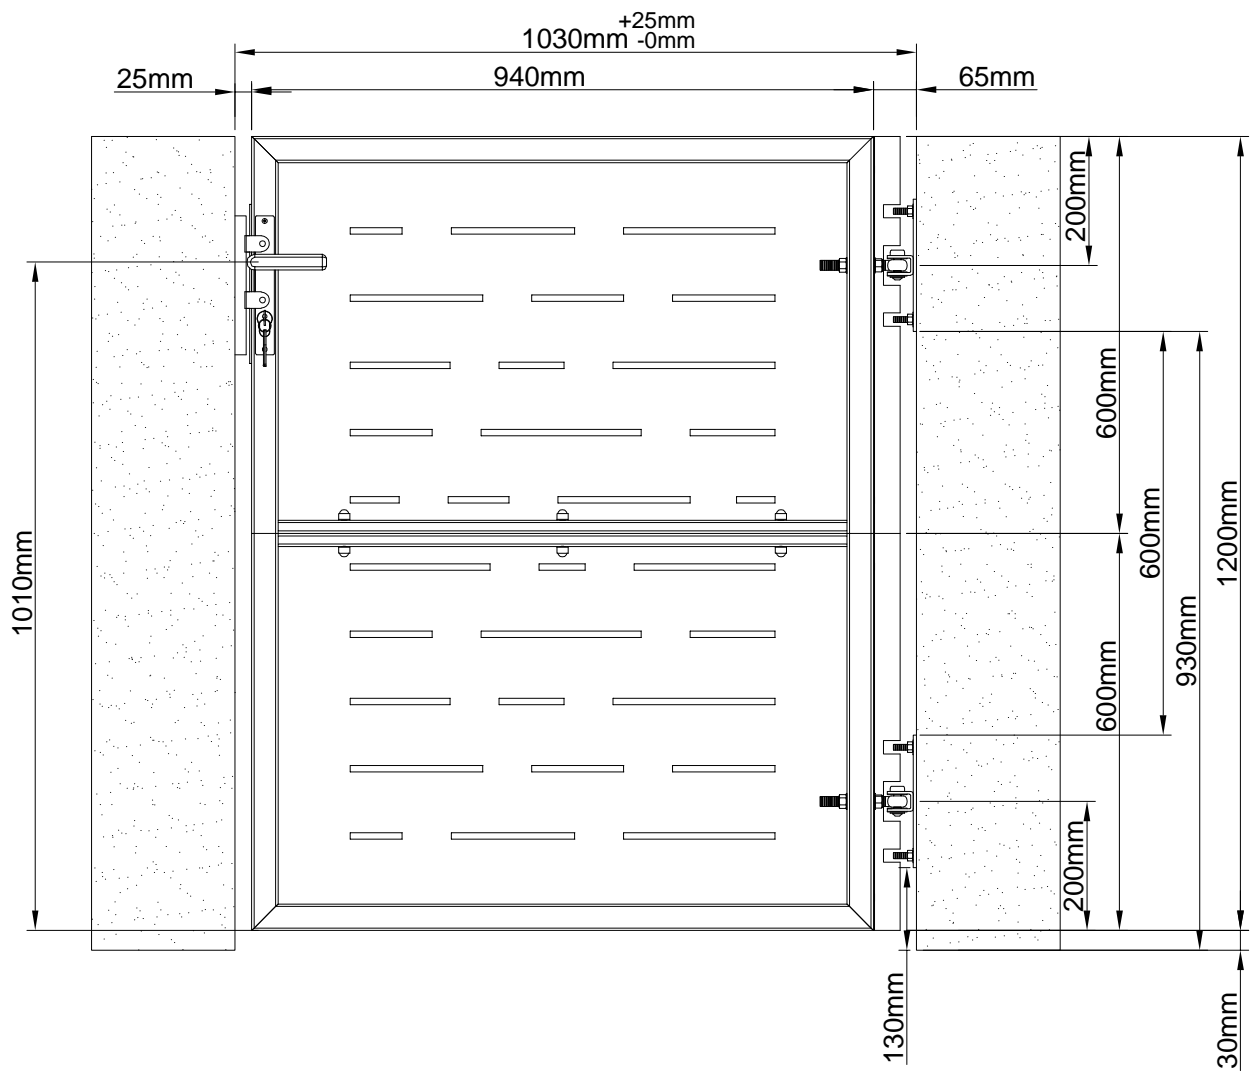

	REF-PCS	DIM	
	JH01-BA1	940×600mm	1
	JH01-BA2	940×600mm	1
	JH02	23×10mm	4
	JH03	30×1mm	10
	JH04	16×120mm	2
	JH05	15×35mm	2
	JH06	22×2mm	2
	JH07	7×20mm	2
	JH08	8×55mm	3
	JH09	17×1mm	6
	JH10	15×5mm	3
	JH11	8×8×110mm	1
	JH12	33×60mm	1
	JH13	5×30mm	1
	JH14	30×210mm	2
	JH15	4×40mm	2
	JH16	22×45mm	3
	JH18	30×210mm	1
	JH19-BA1	40×40×600mm	1
	JH19-BA3	40×40×600mm	1
	JH20	40×5×200mm	2
	JH21	10×100mm	4
	JH22	6×55mm	2
	JH29	6×20mm	4
	JH31	17×15mm	6

	JH01-BA1	940×600mm	1
	JH01-BA2	940×600mm	1

	JH08	8×55mm	3
	JH09	17×1mm	6
	JH10	15×5mm	3
	JH31	17×15mm	6

	JH11	8×8×110mm	1
	JH12	33×60mm	1
	JH13	5×30mm	1

	JH14	30×210mm	2
	JH15	4×40mm	2
	JH16	22×45mm	3

	JH19-BA1	40×40×600mm	1
	JH19-BA3	40×40×600mm	1
	JH29	6×20mm	4

	JH02	23×10mm	4
	JH03	30×1mm	10
	JH04	16×120mm	2

CASANOVO

	JH18	30×210mm	1
	JH22	6×55mm	2

	JH20	40×5×200mm	2
	JH21	10×100mm	4

	JH05	15×35mm	2
	JH06	22×2mm	2
	JH07	7×20mm	2

Sold separately / vendu séparément / separat verkauft / se vende por separado / vendido separadamente / venduto separatamente / apart verkrijgbaar / sprzedawany oddzielnie / myydään erikseen / säljs separat / sælges separat