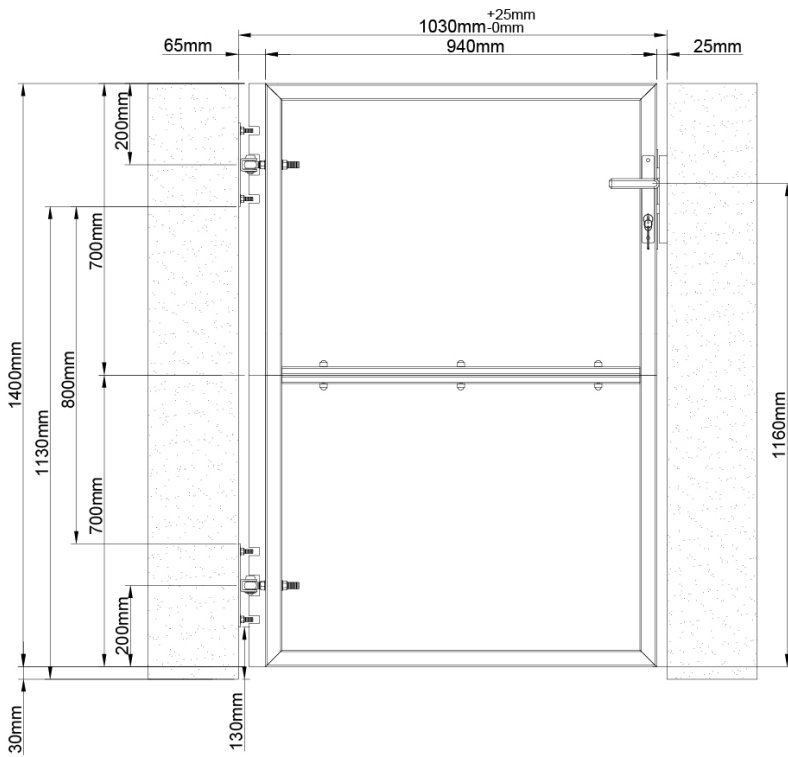

	REF-PCS	DIM	
	JH01-DB1	940 700mm	1
	JH01-DB2	940 700mm	1
	JH02	23 10mm	4
	JH03	30 1mm	10
	JH04	16 120mm	2
	JH05	15 35mm	2
	JH06	22 2mm	2
	JH07	7 20mm	2
	JH08	8 55mm	3
	JH09	17 1mm	6
	JH10	15 5mm	3
	JH11	8 8 110mm	1
	JH12	33 60mm	1
	JH13	5 30mm	1
	JH14	30 210mm	2
	JH15	4 40mm	2
	JH16	22 45mm	3
	JH17	6 35mm	2
	JH18	30 210mm	1
	JH19-DB1	40 40 700mm	1
	JH19-DB3	40 40 700mm	1
	JH20	40 5 200mm	2
	JH21	10 100mm	4
	JH22	6 55mm	2
	JH29	6 20mm	4
	JH31	17 15mm	6

	JH01-DB1	940 700mm	1
	JH01-DB2	940 700mm	1

	JH08	8 55mm	3
	JH09	17 1mm	6
	JH10	15 5mm	3
	JH31	17 15mm	6

	JH11	8 8 110mm	1
	JH12	33 60mm	1
	JH13	5 30mm	1

	JH14	30 210mm	2
	JH15	4 40mm	2
	JH16	22 45mm	3

	JH19-DB1	40 40 700mm	1
	JH19-DB3	40 40 700mm	1
	JH29	6 20mm	4