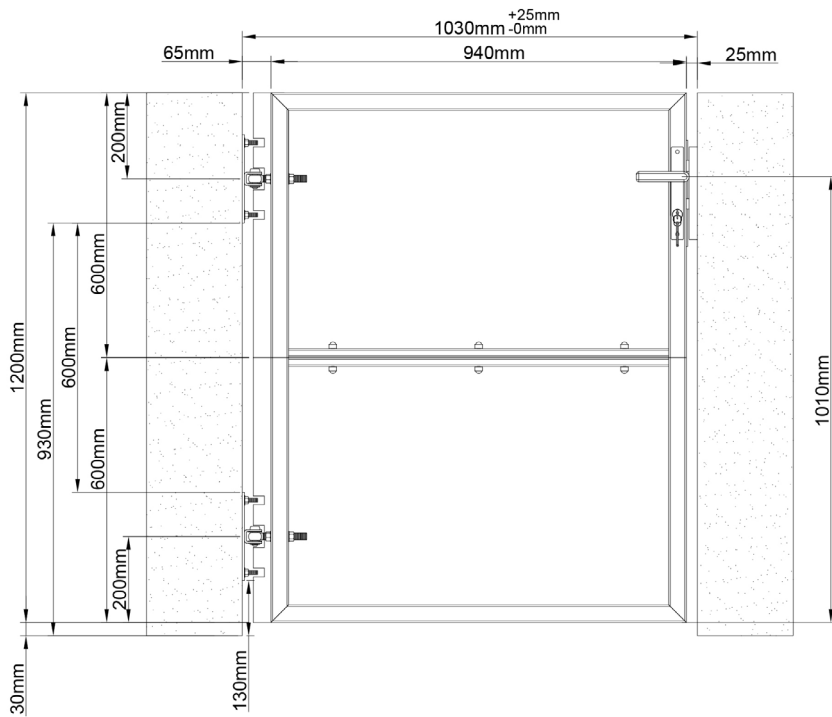

	REF-PCS	DIM	
	JH01-DA1	940×600mm	1
	JH01-DA2	940×600mm	1
	JH02	23×10mm	4
	JH03	30×1mm	10
	JH04	16×120mm	2
	JH05	15×35mm	2
	JH06	22×2mm	2
	JH07	7×20mm	2
	JH08	8×55mm	3
	JH09	17×1mm	6
	JH10	15×5mm	3
	JH11	8×8×110mm	1
	JH12	33×60mm	1
	JH13	5×30mm	1
	JH14	30×210mm	2
	JH15	4×40mm	2
	JH16	22×45mm	3
	JH17	6×35mm	2
	JH18	30×210mm	1
	JH19-DA1	40×40×600mm	1
	JH19-DA3	40×40×600mm	1
	JH20	40×5×200mm	2
	JH21	10×100mm	4
	JH22	6×55mm	2
	JH29	6×20mm	4
	JH31	17×15mm	6

	JH01-DA1	940×600mm	1
	JH01-DA2	940×600mm	1

	JH08	8×55mm	3
	JH09	17×1mm	6
	JH10	15×5mm	3
	JH31	17×15mm	6

	JH11	8×8×110mm	1
	JH12	33×60mm	1
	JH13	5×30mm	1

	JH14	30×210mm	2
	JH15	4×40mm	2
	JH16	22×45mm	3

	JH19-DA1	40×40×600mm	1
	JH19-DA3	40×40×600mm	1
	JH29	6×20mm	4

	JH02	23×10mm	4
	JH03	30×1mm	10
	JH04	16×120mm	2

CASANOVO

	JH18	30×210mm	1
	JH22	6×55mm	2

	JH20	40x5x200mm	2
	JH21	10x100mm	4

	JH05	15x35mm	2
	JH06	22x2mm	2
	JH07	7x20mm	2

Sold separately / vendu séparément / separat verkauft / se vende por separado / vendido separadamente / venduto separatamente / apart verkrijgbaar / sprzedawany oddzielnie / myydään erikseen / säljs separat / sælges separat