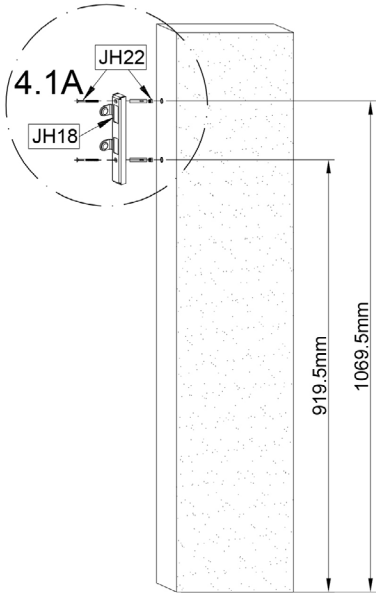

	REF-PCS	DIM	
	JH01-DA1	940×600mm	1
	JH01-DA2	940×600mm	1
	JH02	23×10mm	4
	JH03	30×1mm	10
	JH04	16×120mm	2
	JH05	15×35mm	2
	JH06	22×2mm	2
	JH07	7×20mm	2
	JH08	8×55mm	3
	JH09	17×1mm	6
	JH10	15×5mm	3
	JH11	8×8×110mm	1
	JH12	33×60mm	1
	JH13	5×30mm	1
	JH14	30×210mm	2
	JH15	4×40mm	2
	JH16	22×45mm	3
	JH17	6×35mm	2
	JH18	30×210mm	1
	JH19-DA1	40×40×600mm	1
	JH19-DA3	40×40×600mm	1
	JH20	40×5×200mm	2
	JH21	10×100mm	4
	JH22	6×55mm	2
	JH29	6×20mm	4
	JH31	17×15mm	6

	JH01-DA1	940×600mm	1
	JH01-DA2	940×600mm	1

	JH08	8×55mm	3
	JH09	17×1mm	6
	JH10	15×5mm	3
	JH31	17×15mm	6

	JH11	8×8×110mm	1
	JH12	33×60mm	1
	JH13	5×30mm	1

	JH14	30×210mm	2
	JH15	4×40mm	2
	JH16	22×45mm	3

	JH19-DA1	40×40×600mm	1
	JH19-DA3	40×40×600mm	1
	JH29	6×20mm	4

	JH02	23×10mm	4
	JH03	30×1mm	10
	JH04	16×120mm	2

CASANOVO

	JH18	30×210mm	1
	JH22	6×55mm	2

	JH20	40x5x200mm	2
	JH21	10x100mm	4

	JH05	15x35mm	2
	JH06	22x2mm	2
	JH07	7x20mm	2

Sold separately / vendu séparément / separat verkauft / se vende por separado / vendido separadamente / venduto separatamente / apart verkrijgbaar / sprzedawany oddzielnie / myydään erikseen / säljs separat / sælges separat