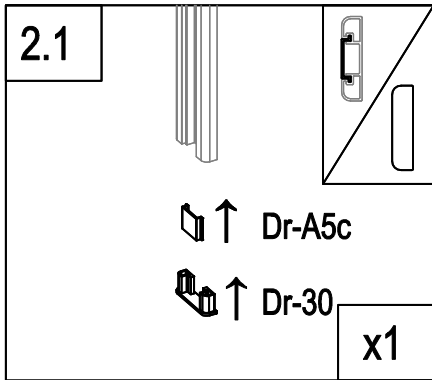

PL

PT

FI

SE

DK

Dr-23R

AT-B7R

| | | | |
|--------|---|----------|----|
| AT-B7R |  | 1708mm | x1 |
| Dr-23R |  | | x1 |
| Dr-26 |  | ST4X12mm | x3 |
| Dr-34 |  | M6x50mm | x3 |

| | | |
|---|-------|---|
|  | AT-B9 | 1 |
|  | Dr-34 | 3 |

| | | |
|--|--------|---|
| | AT-B7R | 1 |
| | Dr-13 | 1 |
| | Dr-14 | 1 |
| | Dr-30 | 2 |
| | Dr-A5c | 1 |

Dr-23R

3.1

| | | |
|---|--------|---|
|  | Dr-23R | 1 |
|  | Dr-26 | 3 |