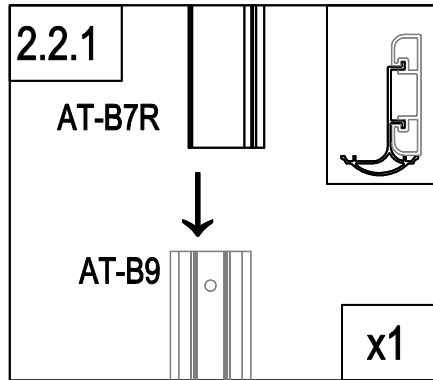

PL

PT

FI

SE

DK

Dr-23R

AT-B7R

| | | | |
|--------|---|----------|----|
| AT-B7R |  | 1708mm | x1 |
| Dr-23R |  | | x1 |
| Dr-26 |  | ST4X12mm | x3 |
| Dr-34 |  | M6x50mm | x3 |

| | | |
|---|-------|---|
|  | AT-B9 | 1 |
|  | Dr-34 | 3 |

| | | |
|--|--------|---|
| | AT-B7R | 1 |
| | Dr-13 | 1 |
| | Dr-14 | 1 |
| | Dr-30 | 2 |
| | Dr-A5c | 1 |

Dr-23R

3.1

| | | |
|---|--------|---|
|  | Dr-23R | 1 |
|  | Dr-26 | 3 |