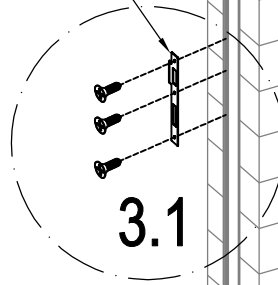

PL

PT

FI

SE

DK

Dr-23R

AT-B7R

| | | | |
|--------|---|----------|----|
| AT-B7R |  | 1708mm | x1 |
| Dr-23R |  | | x1 |
| Dr-26 |  | ST4X12mm | x3 |
| Dr-34 |  | M6x50mm | x3 |

| | | |
|---|-------|---|
|  | AT-B9 | 1 |
|  | Dr-34 | 3 |

| | | |
|--|--------|---|
| | AT-B7R | 1 |
| | Dr-13 | 1 |
| | Dr-14 | 1 |
| | Dr-30 | 2 |
| | Dr-A5c | 1 |

Dr-23R

3.1

| | | |
|---|--------|---|
|  | Dr-23R | 1 |
|  | Dr-26 | 3 |