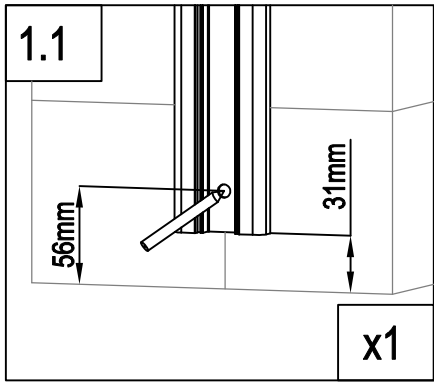

PL

PT

FI

SE

DK

Dr-23R

AT-B7R

| | | | |
|--------|---|----------|----|
| AT-B7R |  | 1708mm | x1 |
| Dr-23R |  | | x1 |
| Dr-26 |  | ST4X12mm | x3 |
| Dr-34 |  | M6x50mm | x3 |