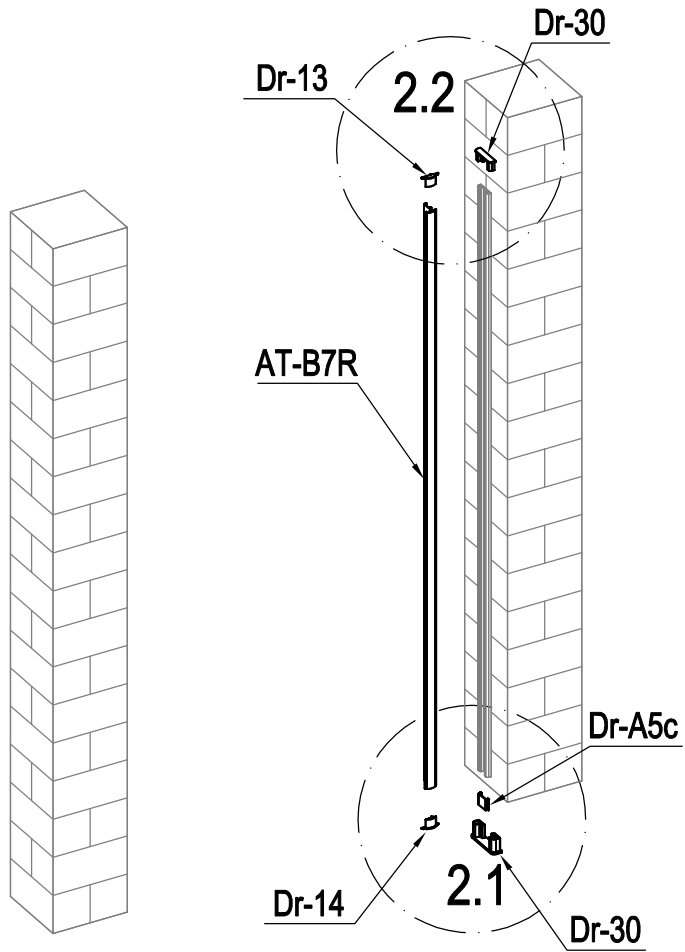

PL

PT

FI

SE

DK

Dr-23R

AT-B7R

| | | | |
|--------|---|----------|----|
| AT-B7R |  | 1708mm | x1 |
| Dr-23R |  | | x1 |
| Dr-26 |  | ST4X12mm | x3 |
| Dr-34 |  | M6x50mm | x3 |

| | | |
|---|-------|---|
|  | AT-B9 | 1 |
|  | Dr-34 | 3 |

| | | |
|--|--------|---|
| | AT-B7R | 1 |
| | Dr-13 | 1 |
| | Dr-14 | 1 |
| | Dr-30 | 2 |
| | Dr-A5c | 1 |

Dr-23R

3.1

| | | |
|---|--------|---|
|  | Dr-23R | 1 |
|  | Dr-26 | 3 |