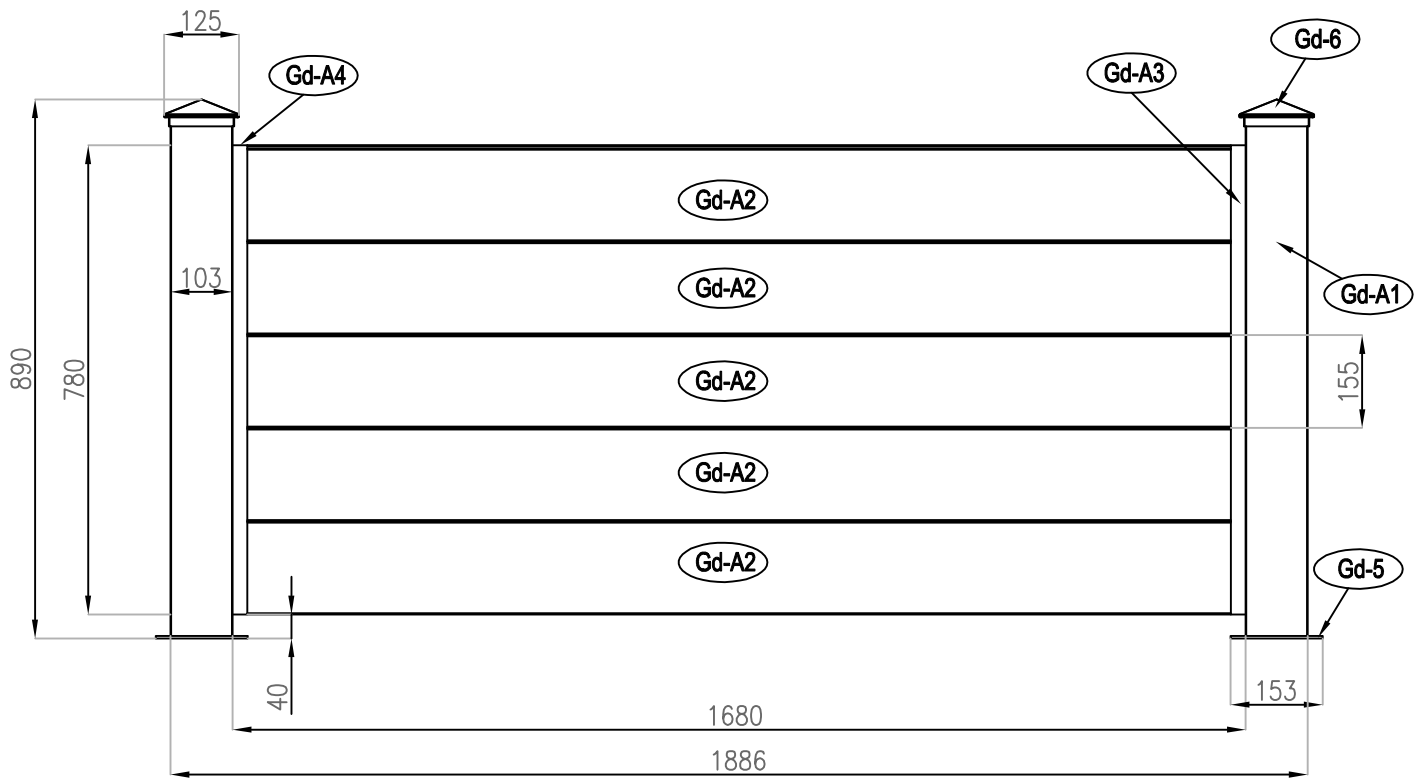

CASANOVO

NIESEN 190H90

2-3H

x2

STI-000076

[x1]

FR

EN

DK

Gd-A1		860mm	x2	1/1
Gd-A2		1665mm	x5	1/1
Gd-A3		780mm	x2	1/1
Gd-A4		780mm	x2	1/1
Gd-5		153X153mm	x2	1/1
Gd-6		125X125mm	x2	1/1
Gd-7		M10X60mm	x8	1/1
Gd-L		27X25mm	x1	1/1
Gd-R		27X25mm	x1	1/1
Gd-A8		ST5X16mm	x12	1/1
Gd-A9		ST4X13mm	x24	1/1
Gd-20			x8	1/1