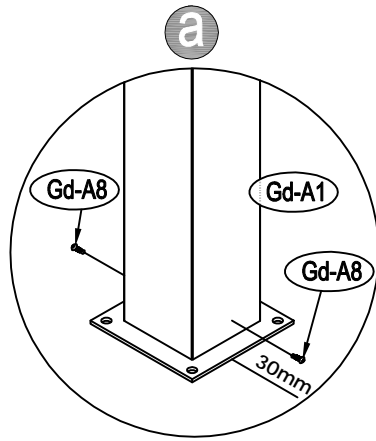

CASANOVO

NIESEN 190H90

2-3H

x2

STI-000011

[x1]

FR EN ES DE IT NL PL PT

Gd-A1		860mm	x2	1/1
Gd-A2		1665mm	x5	1/1
Gd-A3		780mm	x2	1/1
Gd-A4		780mm	x2	1/1
Gd-5		153X153mm	x2	1/1
Gd-6		125X125mm	x2	1/1
Gd-7		M10X60mm	x8	1/1
Gd-L		27X25mm	x1	1/1
Gd-R		27X25mm	x1	1/1
Gd-A8		ST5X16mm	x12	1/1
Gd-A9		ST4X13mm	x24	1/1
Gd-20			x8	1/1

1	 Gd-A1 [x2]	 Gd-5 [x2]	 Gd-A8 [x4]	
----------	---	--	---	--

X2

X2

2	 Gd-7 [x8]	 Gd-20 [x8]		
----------	--	---	--	--

X2

3	 Gd-A3 [x2]	 Gd-A8 [x8]		
----------	---	---	--	--

X2

4	 Gd-A2 [x1]	 Gd-A9[x4]		
----------	---	--	--	--