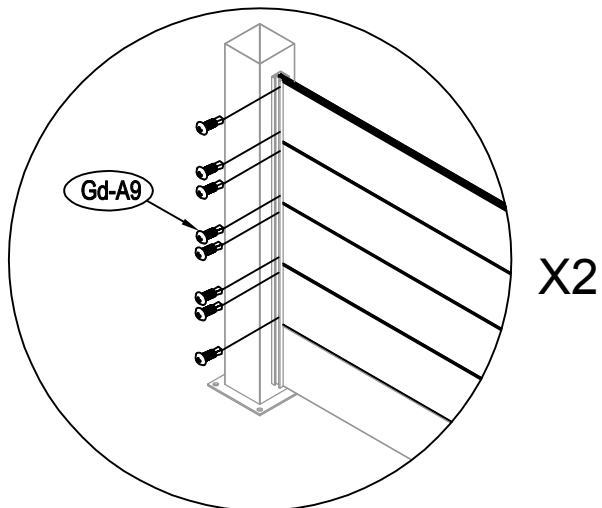

CASANOVO

NIESEN 190H90

2-3H

x2

STI-000011

[x1]

FR EN ES DE IT NL PL PT

Gd-A1		860mm	x2	1/1
Gd-A2		1665mm	x5	1/1
Gd-A3		780mm	x2	1/1
Gd-A4		780mm	x2	1/1
Gd-5		153X153mm	x2	1/1
Gd-6		125X125mm	x2	1/1
Gd-7		M10X60mm	x8	1/1
Gd-L		27X25mm	x1	1/1
Gd-R		27X25mm	x1	1/1
Gd-A8		ST5X16mm	x12	1/1
Gd-A9		ST4X13mm	x24	1/1
Gd-20			x8	1/1

1	 Gd-A1 [x2]	 Gd-5 [x2]	 Gd-A8 [x4]	
----------	---	--	---	--

X2

X2

2	 Gd-7 [x8]	 Gd-20 [x8]		
----------	--	---	--	--

X2

3	 Gd-A3 [x2]	 Gd-A8 [x8]		
----------	---	---	--	--

X2

4	 Gd-A2 [x1]	 Gd-A9[x4]		
----------	---	--	--	--

5	 Gd-A2 [x4]	 Gd-A9[x16]		
----------	---	---	--	--

6	 Gd-A4 [x2]			
----------	---	--	--	--

7				
----------	---	--	--	--

Gd-6 [x2]

8				
----------	---	--	--	--

Gd-A9 [x4]

9				
----------	---	---	--	--

Gd-L [x1]