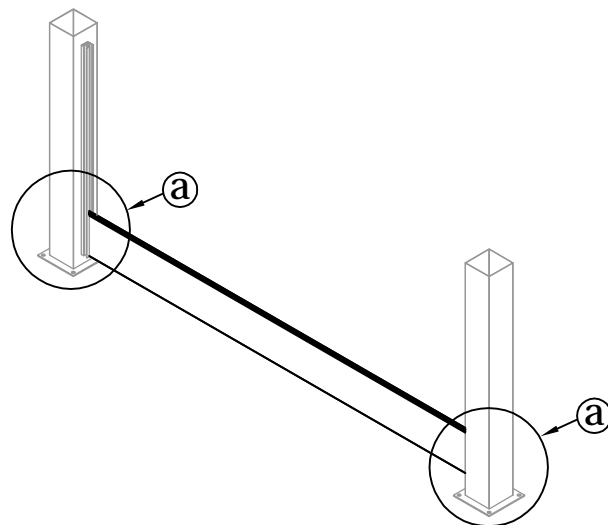

CASANOVO

NIESEN 190H90

2-3H

x2

STI-000011

[x1]

FR EN ES DE IT NL PL PT

Gd-A1		860mm	x2	1/1
Gd-A2		1665mm	x5	1/1
Gd-A3		780mm	x2	1/1
Gd-A4		780mm	x2	1/1
Gd-5		153X153mm	x2	1/1
Gd-6		125X125mm	x2	1/1
Gd-7		M10X60mm	x8	1/1
Gd-L		27X25mm	x1	1/1
Gd-R		27X25mm	x1	1/1
Gd-A8		ST5X16mm	x12	1/1
Gd-A9		ST4X13mm	x24	1/1
Gd-20			x8	1/1

1	 Gd-A1 [x2]	 Gd-5 [x2]	 Gd-A8 [x4]	
----------	---	--	---	--

X2

X2

2	 Gd-7 [x8]	 Gd-20 [x8]		
----------	--	---	--	--

X2

3	 Gd-A3 [x2]	 Gd-A8 [x8]		
----------	---	---	--	--

X2

4	 Gd-A2 [x1]	 Gd-A9[x4]		
----------	---	--	--	--

5	 Gd-A2 [x4]	 Gd-A9[x16]		
----------	---	---	--	--

6	 Gd-A4 [x2]			
----------	---	--	--	--

7				
----------	---	--	--	--

Gd-6 [x2]

8				
----------	---	--	--	--

Gd-A9 [x4]

9				
----------	---	---	--	--

Gd-L [x1]