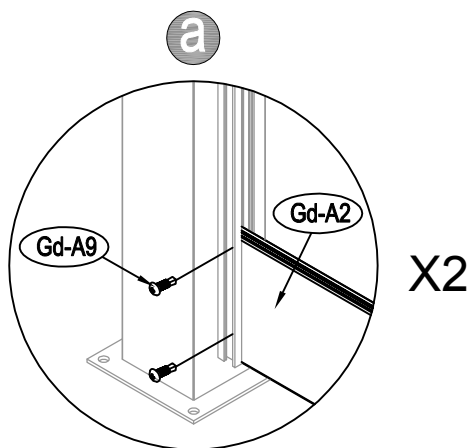

CASANOVO

NIESEN 190H90

2-3H

x2

STI-000011

[x1]

FR EN ES DE IT NL PL PT

Gd-A1		860mm	x2	1/1
Gd-A2		1665mm	x5	1/1
Gd-A3		780mm	x2	1/1
Gd-A4		780mm	x2	1/1
Gd-5		153X153mm	x2	1/1
Gd-6		125X125mm	x2	1/1
Gd-7		M10X60mm	x8	1/1
Gd-L		27X25mm	x1	1/1
Gd-R		27X25mm	x1	1/1
Gd-A8		ST5X16mm	x12	1/1
Gd-A9		ST4X13mm	x24	1/1
Gd-20			x8	1/1

1	 Gd-A1 [x2]	 Gd-5 [x2]	 Gd-A8 [x4]	
----------	---	--	---	--

X2

X2

2	 Gd-7 [x8]	 Gd-20 [x8]		
----------	--	---	--	--

X2

3	 Gd-A3 [x2]	 Gd-A8 [x8]		
----------	---	---	--	--

X2

4	 Gd-A2 [x1]	 Gd-A9[x4]		
----------	---	--	--	--