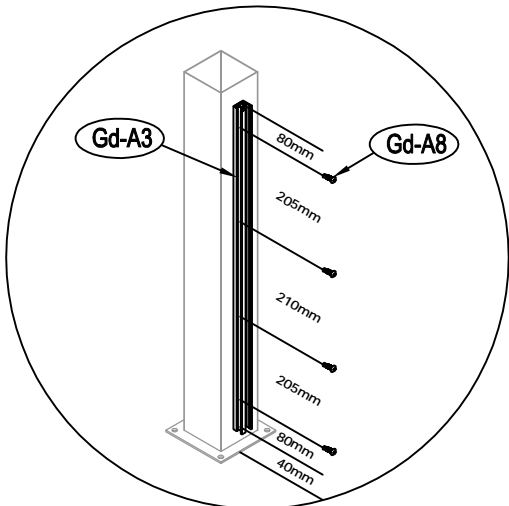

CASANOVO

NIESEN 190H90

2-3H

x2

STI-000011

[x1]

FR EN ES DE IT NL PL PT

Gd-A1		860mm	x2	1/1
Gd-A2		1665mm	x5	1/1
Gd-A3		780mm	x2	1/1
Gd-A4		780mm	x2	1/1
Gd-5		153X153mm	x2	1/1
Gd-6		125X125mm	x2	1/1
Gd-7		M10X60mm	x8	1/1
Gd-L		27X25mm	x1	1/1
Gd-R		27X25mm	x1	1/1
Gd-A8		ST5X16mm	x12	1/1
Gd-A9		ST4X13mm	x24	1/1
Gd-20			x8	1/1

1	 Gd-A1 [x2]	 Gd-5 [x2]	 Gd-A8 [x4]	
----------	---	--	---	--

X2

X2

2	 Gd-7 [x8]	 Gd-20 [x8]		
----------	--	---	--	--

X2

3	 Gd-A3 [x2]	 Gd-A8 [x8]		
----------	---	---	--	--

X2

4	 Gd-A2 [x1]	 Gd-A9[x4]		
----------	---	--	--	--

5	 Gd-A2 [x4]	 Gd-A9[x16]		
----------	---	---	--	--

6	 Gd-A4 [x2]			
----------	---	--	--	--

7				
----------	---	--	--	--

Gd-6 [x2]

8				
----------	---	--	--	--

Gd-A9 [x4]

9				
----------	---	---	--	--

Gd-L [x1]