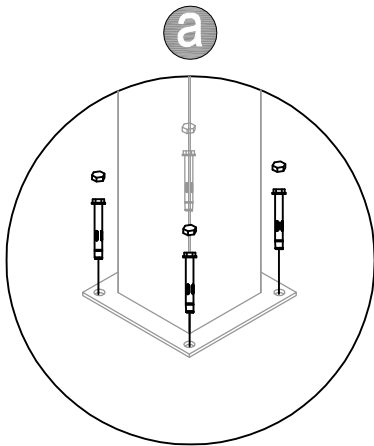

CASANOVO

NIESEN 190H90

2-3H

x2

STI-000011

[x1]

FR EN ES DE IT NL PL PT

Gd-A1		860mm	x2	1/1
Gd-A2		1665mm	x5	1/1
Gd-A3		780mm	x2	1/1
Gd-A4		780mm	x2	1/1
Gd-5		153X153mm	x2	1/1
Gd-6		125X125mm	x2	1/1
Gd-7		M10X60mm	x8	1/1
Gd-L		27X25mm	x1	1/1
Gd-R		27X25mm	x1	1/1
Gd-A8		ST5X16mm	x12	1/1
Gd-A9		ST4X13mm	x24	1/1
Gd-20			x8	1/1

1	 Gd-A1 [x2]	 Gd-5 [x2]	 Gd-A8 [x4]	
----------	---	--	---	--

X2

X2

2	 Gd-7 [x8]	 Gd-20 [x8]		
----------	--	---	--	--

X2

3	 Gd-A3 [x2]	 Gd-A8 [x8]		
----------	---	---	--	--

X2

4	 Gd-A2 [x1]	 Gd-A9[x4]		
----------	---	--	--	--

5	 Gd-A2 [x4]	 Gd-A9[x16]		
----------	---	---	--	--

6	 Gd-A4 [x2]			
----------	---	--	--	--

7				
----------	---	--	--	--

Gd-6 [x2]

8				
----------	---	--	--	--

Gd-A9 [x4]

9				
----------	---	---	--	--

Gd-L [x1]