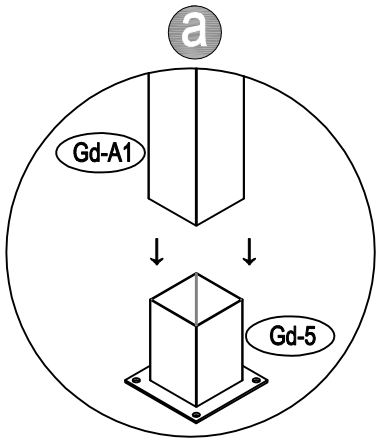

CASANOVO

NIESEN 190H90

2-3H

x2

STI-000011

[x1]

FR EN ES DE IT NL PL PT

Gd-A1		860mm	x2	1/1
Gd-A2		1665mm	x5	1/1
Gd-A3		780mm	x2	1/1
Gd-A4		780mm	x2	1/1
Gd-5		153X153mm	x2	1/1
Gd-6		125X125mm	x2	1/1
Gd-7		M10X60mm	x8	1/1
Gd-L		27X25mm	x1	1/1
Gd-R		27X25mm	x1	1/1
Gd-A8		ST5X16mm	x12	1/1
Gd-A9		ST4X13mm	x24	1/1
Gd-20			x8	1/1

1	 Gd-A1 [x2]	 Gd-5 [x2]	 Gd-A8 [x4]	
----------	---	--	---	--

X2

X2

2	 Gd-7 [x8]	 Gd-20 [x8]		
----------	--	---	--	--

X2

3	 Gd-A3 [x2]	 Gd-A8 [x8]		
----------	---	---	--	--

X2

4	 Gd-A2 [x1]	 Gd-A9[x4]		
----------	---	--	--	--