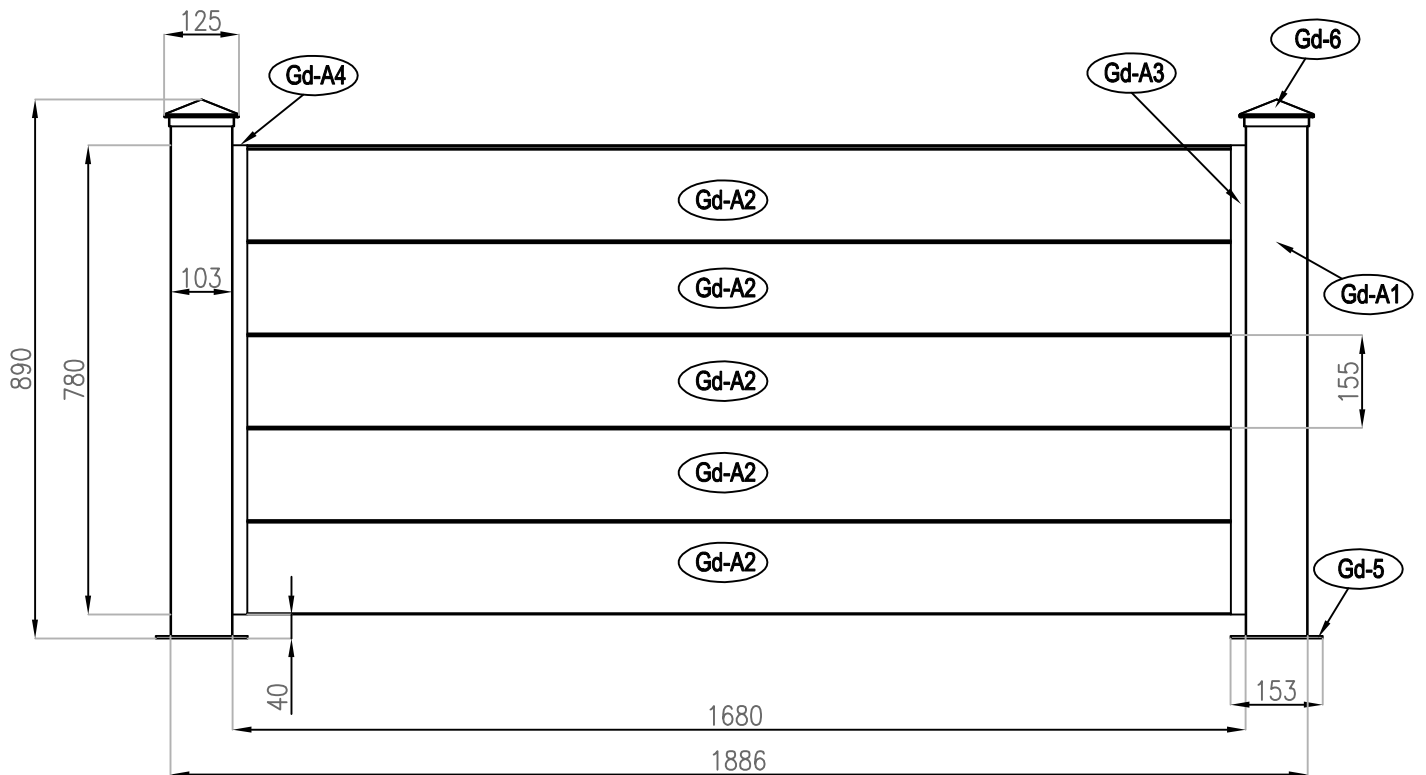

CASANOVO

NIESEN 190H90

2-3H

x2

STI-000011

[x1]

FR EN ES DE IT NL PL PT

Gd-A1		860mm	x2	1/1
Gd-A2		1665mm	x5	1/1
Gd-A3		780mm	x2	1/1
Gd-A4		780mm	x2	1/1
Gd-5		153X153mm	x2	1/1
Gd-6		125X125mm	x2	1/1
Gd-7		M10X60mm	x8	1/1
Gd-L		27X25mm	x1	1/1
Gd-R		27X25mm	x1	1/1
Gd-A8		ST5X16mm	x12	1/1
Gd-A9		ST4X13mm	x24	1/1
Gd-20			x8	1/1

1	 Gd-A1 [x2]	 Gd-5 [x2]	 Gd-A8 [x4]	
----------	---	--	---	--

X2

X2

2	 Gd-7 [x8]	 Gd-20 [x8]		
----------	--	---	--	--

X2

3	 Gd-A3 [x2]	 Gd-A8 [x8]		
----------	---	---	--	--

X2

4	 Gd-A2 [x1]	 Gd-A9[x4]		
----------	---	--	--	--