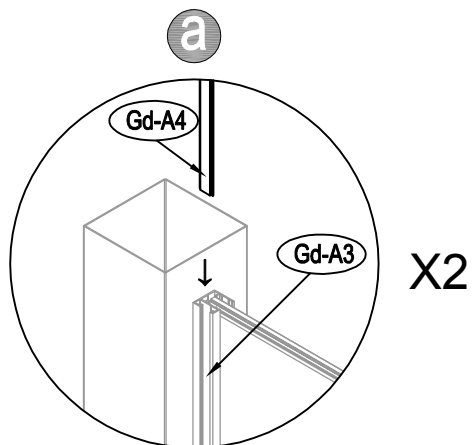

6	 Gd-A4 [x2]